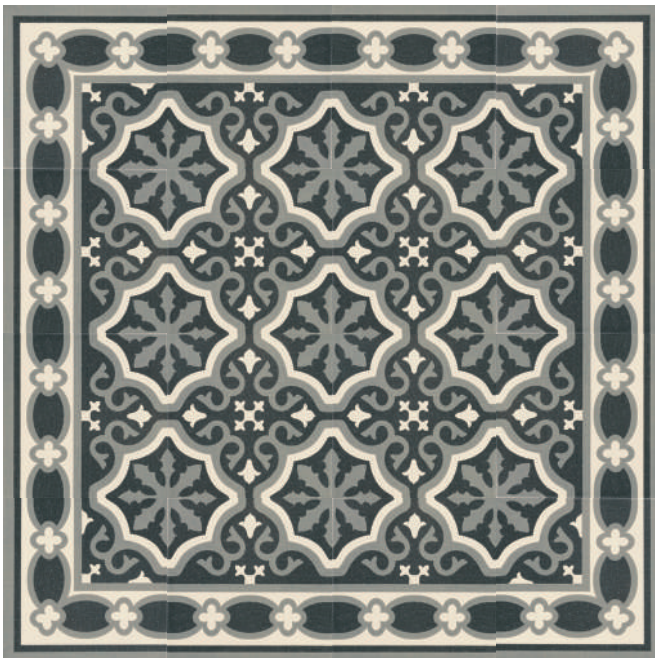

20 x 20 cm

HMAINB012

Black

20 x 20 cm

HMAINB010

Black

20 x 20 cm

HMAINB008

Black