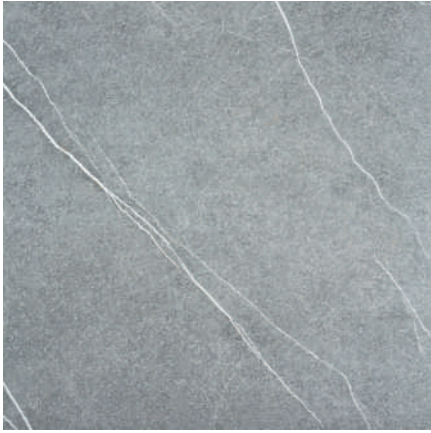

100 x 100 cm

KERA033

Gris