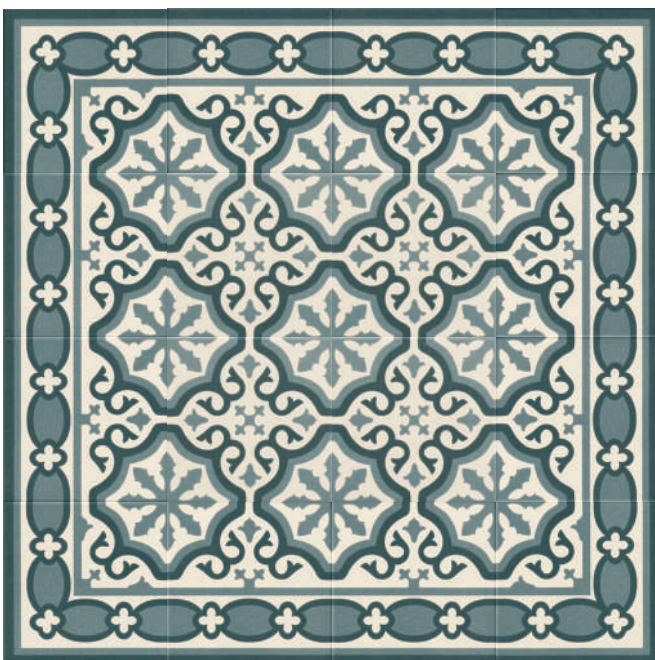

20 x 20 cm

HMAINT045

Blue

20 x 20 cm

HMAINT044

Blue

20 x 20 cm

HMAINT043

Blue