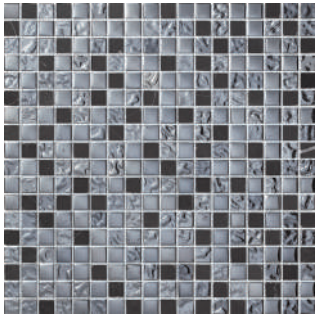

Cristal Medano
HAMERD002

Cristal Imataca
HAMERD001