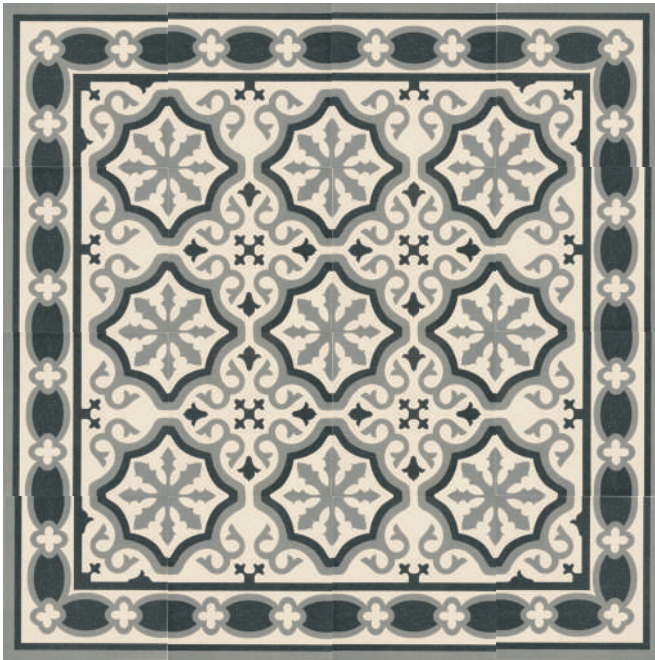

20 x 20 cm

HMAINB013

White

20 x 20 cm

HMAINB011

White

20 x 20 cm

HMAINB009

White