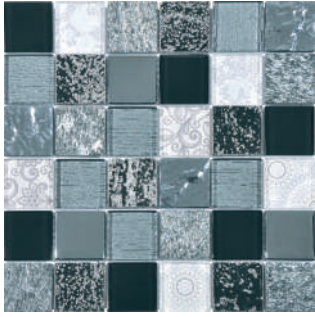

Elements Grey
HMATEX005

Elements Black
HMATEX004