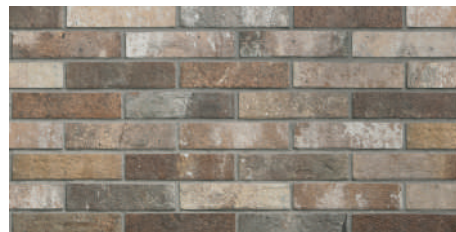

03. London Multicolour