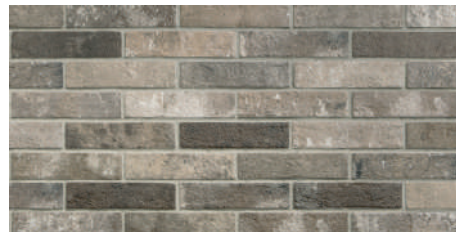

02. London Brown