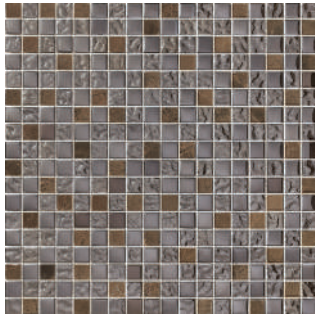

Elements Black
HMATEX004

HALO TILES & BATHROOMS TILE CATALOGUE

Piedra Cristal Aro
HAMERD014