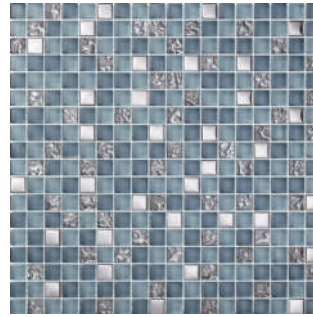

Piedra Cristal Gea
HAMERD014

Teseo Orinoco
HAMERD011