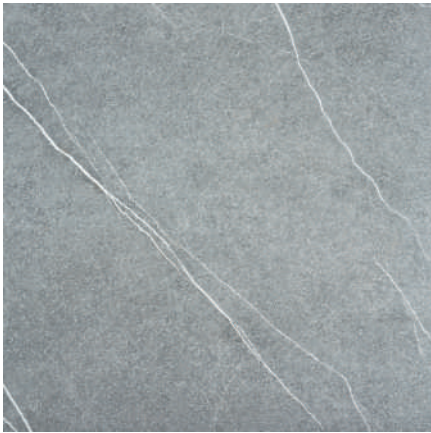

100 x 100 cm

KERA033

Gris