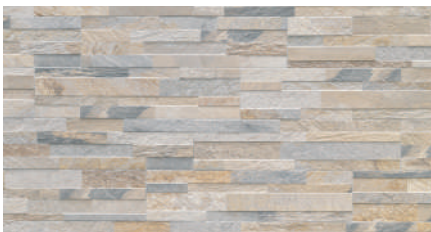

15 x 61 cm

HROND046

Beige