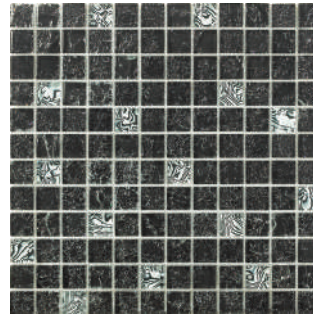

Cristal Victoria
HAMERD008

Cristal Oscuro
HAMERD016