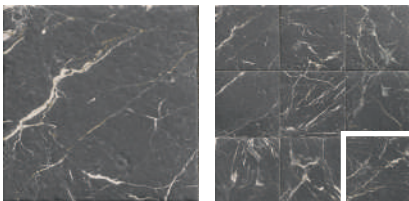

20 x 20 cm
Versailles Dark
R10

20 x 20 cm
Hermitage Dark
R10