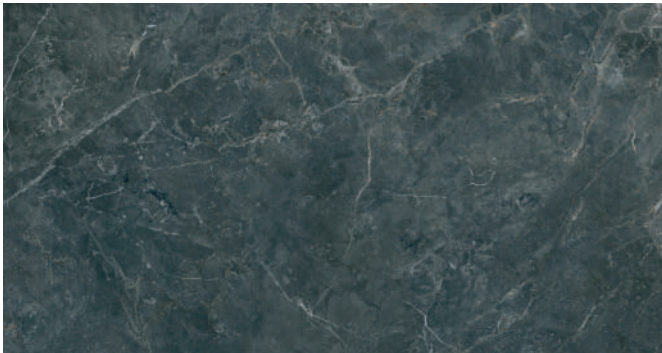

Outdoor
60 x 90 (2 cm): R11 Anti-Slip, Frost Resistant

Basic Colours

Amani
Noisette
White

60 x 90 cm (2 cm)
HBO205
Amani

60 x 90 cm (2 cm)
HBO208
Noisette

MONTEVERDE (2 cm)

OUTDOOR

WOOD EFFECT