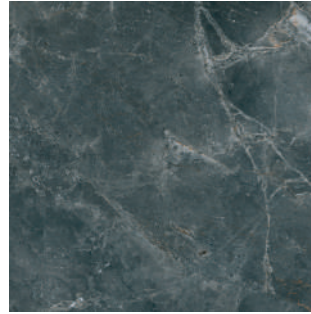

60 x 60 cm
G9BO20R HBO 20 (Matt)
G9BO20S HBO 20 (Glossy)
Calacatta

60 x 60 cm
G9BO08R HBO 08 (Matt)
G9BO08S HBO 08 (Glossy)
Noisette