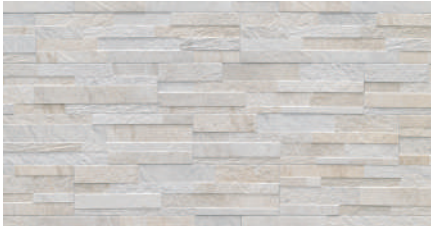

15 x 61 cm

HROND044

White