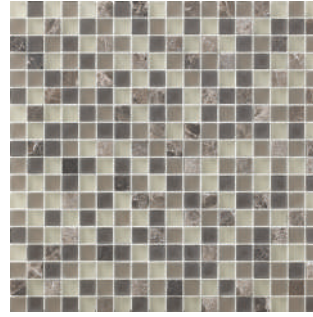

Teseo Orinoco
HAMERD011

Teseo Murcia
HAMERD004