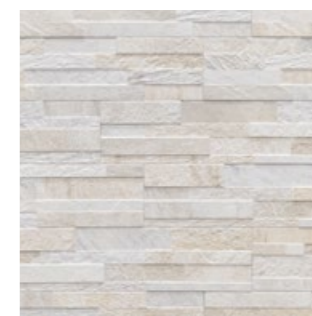

HRONDT044 White