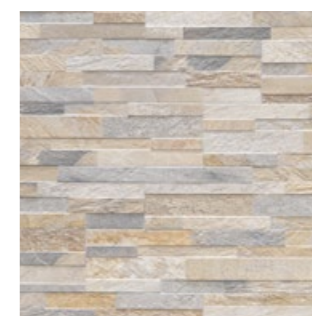

HRONDT046 Beige