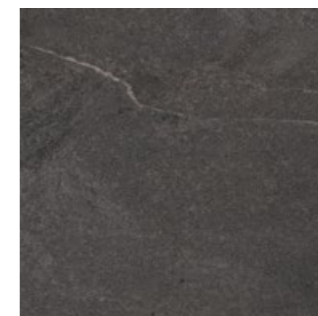

Anthracite HV947550