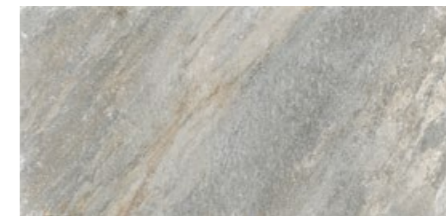

HQZ DELT141