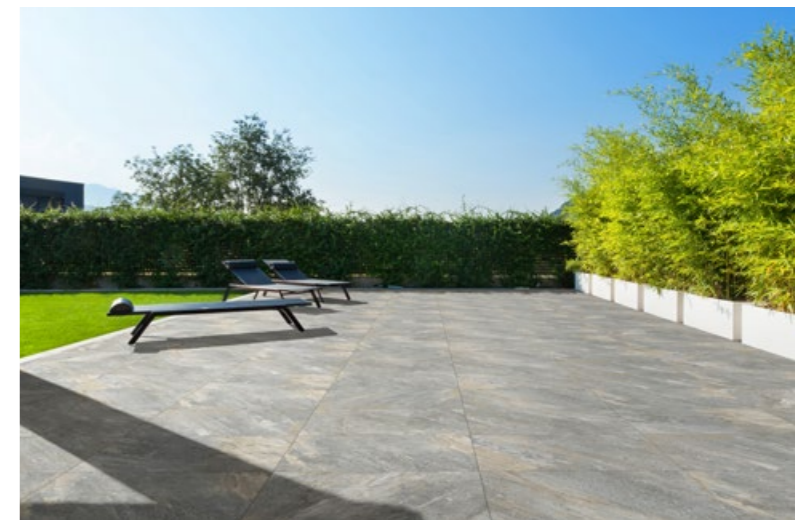

Basic Tile Sizes

60cm x 90cm

Random Mix

Constructed from durable porcelain, Quartzite is an outdoor tile that reflects the feel of real stone.