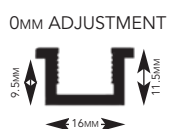

CONCEALED FLOOR CHANNEL