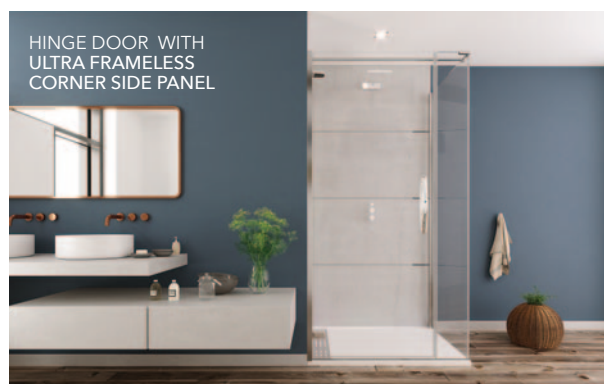

PRODUCT DESCRIPTION	CODE	RRP Ex. VAT
ORO Kit 1 – 100mm corner inline panel kit. Bifold or Hinge Door Installation. Includes: A. ORO Ultra Frameless Corner Inline Panel 100mm (Seal & 3M tape included) B. ORO Corner Bottom Barrier bar for use with Bifold or Hinge Door with 100mm Corner Inline Panel - RH & LH included (2 pack) C. ORO Corner Stabilising Bar with Fixing Brackets for use with Bifold or Hinge Door - 1 bar per pack with 2 bracket types	OROKIT1	€253
ORO Kit 2 – 200mm corner inline panel kit. Bifold or Hinge Door Installation. Includes: A. ORO Ultra Frameless Corner Inline Panel 200mm (Seal & 3M tape included) B. ORO Corner Bottom Barrier Bar for use with Bifold or Hinge Door with 200mm Corner Inline Panel - RH & LH included (2 pack) C. ORO Corner Stabilising Bar with Fixing Brackets for use with Bifold or Hinge Door - 1 bar per pack with 2 bracket types	OROKIT2	€276
ORO Kit 3 – 300mm corner inline panel kit. Bifold or Hinge Door Installation. Includes: A. ORO Ultra Frameless Corner Inline Panel 300mm (Seal / 3M tape included) B. ORO Corner Bottom Barrier Bar for use with Bifold or Hinge Door with 300mm Corner Inline Panel - RH & LH included (2 pack) C. ORO Corner Stabilising Bar with Fixing Brackets for use with Bifold or Hinge Door - 1 bar per pack with 2 bracket types	OROKIT3	€300
ORO Kit 4 – 400mm corner inline panel kit. Bifold or Hinge Door Installation. Includes: A. ORO Ultra Frameless Corner Inline Panel 400mm (Seal & 3M tape included) B. ORO Corner Bottom Barrier Bar for use with Bifold or Hinge Door with 400mm Corner Inline Panel - RH & LH included (2 pack) C. ORO Corner Stabilising Bar with Fixing Brackets for use with Bifold or Hinge Door - 1 bar per pack with 2 bracket types	OROKIT4	€325