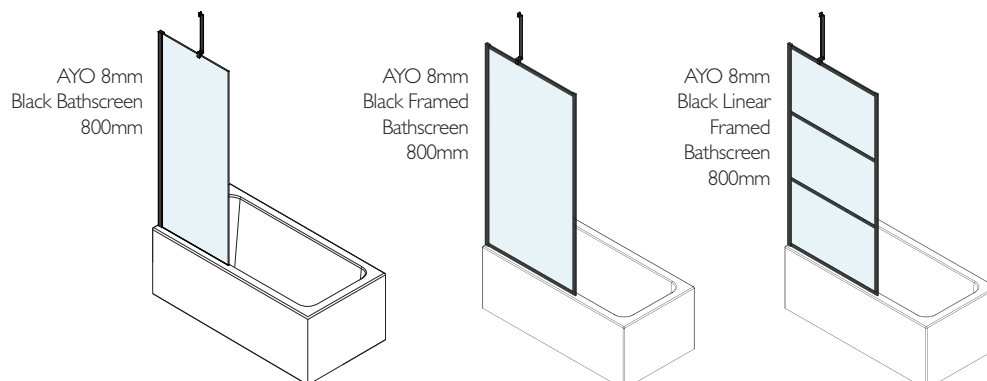

VERVE - SQUARE BATH SCREENS

PRODUCT DESCRIPTION	HEIGHT	WIDTH	COLOUR	CODE	RRP Ex. VAT
NEW - 8mm 2 Panel Bathscreen (1 Fixed panel / 1 Rotating Panel - Square Edge)	1500mm	900mm	Silver	VBS13SC	€ 460
NEW - Verve 8mm Two Panel Hinged Bathscreen (1 Fixed panel / 1 Rotating Panel - Square Edge)	1500mm	900mm	Matte Black	VBS13BC	€ 485
6mm Rotating Bathscreen - Square Edge	1400mm	800mm	Silver	VBS2SC	€ 143
6mm Rotating Bathscreen - Square Edge with Towel Rail	1500mm	800mm	Silver	VBS4SC	€ 199
6mm 2 Panel Screen - Both Panels Rotating - Square Edge	1500mm	900mm	Silver	VBS6SC	€ 250
6mm 2 Panel Bath Screen - 1 Fixed & 1 Rotating Panel	1500mm	900mm	Silver	VBS8SC	€ 271
6mm Fixed Bathscreen with Chrome Angled Support Bar	1400mm	850mm	Silver	VBS10SC	€ 173
6mm Fixed Bathscreen Deflector - 300mm Wide	1430mm	300mm	Silver	FBSG30SC	€ 112
Curtain Rail Bathscreen 300mm	1400mm	850mm	Silver	VBS9SC	€ 173

8MM AYO BLACK BATHSCREENS

8mm AYO Bathscreens (1500mm high and including 350mm Angled Stabilising Bar)

PRODUCT DESCRIPTION	HEIGHT	WIDTH	COLOUR	CODE	RRP Ex. VAT
AYO 8mm Black Bathscreen 800mm	1500mm	800mm	Black	AYO8BSBC	€ 268
AYO 8mm Black Framed Bathscreen 800mm	1500mm	800mm	Black	AYO8FBSBBC	€ 409
AYO 8mm Black Framed Linear Bathscreen 800mm	1500mm	800mm	Black	AYO8FHBSBBC	€ 435