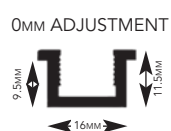

CONCEALED FLOOR CHANNEL