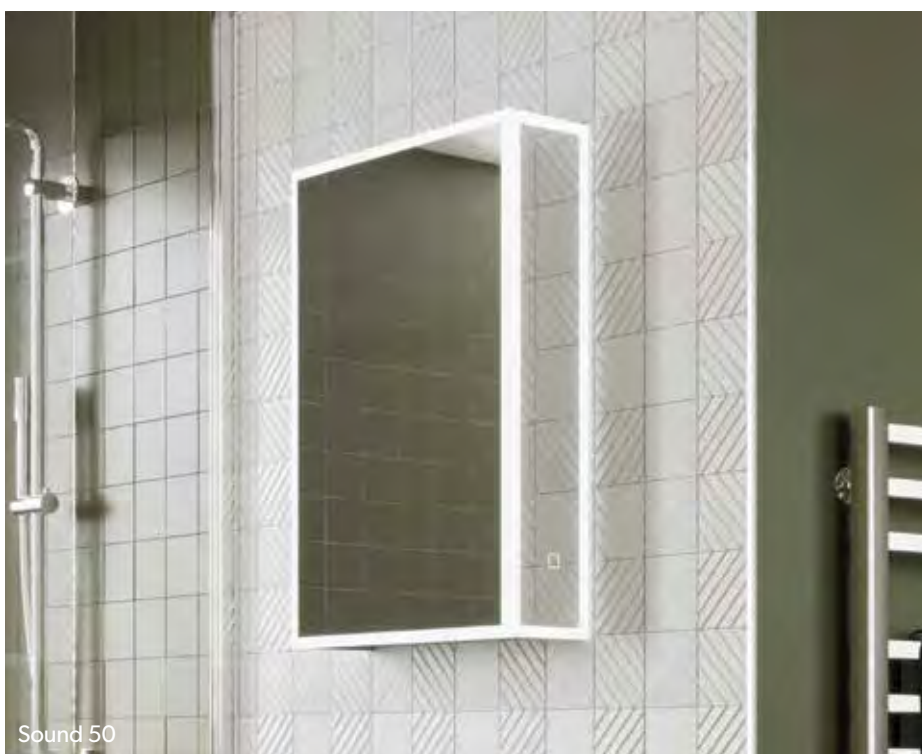

SOUND

Bluetooth® connectivity brings music to your bathroom

One for the entertainment lovers, the music fans and podcast enthusiasts, **Sound** allows you to listen to your favourite audio with ease, thanks to integrated speakers and Bluetooth® connectivity. Simple to operate using a touch switch, with a heated pad to reduce condensation, **Sound's** LED illumination and mirrored sides create a clean, minimalist aesthetic to complement every bathroom.

Time to sit back, relax and enjoy the best entertainment in your bathroom using **Sound**.

Bluetooth® connectivity

Key features

- Bluetooth® connectivity^B
- Integrated speakers
- Cool white LED illumination
- Heated pad in the mirrored door(s) to reduce condensation
- 2 pin integrated charging socket
- USB charging sockets
- Central divide on Sound 60 and 80 for more effective storage
- Adjustable glass shelving
- Soft-close hinges
- Mirrored sides
- Touch switch

^BOnly compatible smart phones and Bluetooth® devices

Sound 50

Sound 50
54800
50cm x 70cm x 14cm

€1115

Sound 60
54900
60cm x 70cm x 14cm

€1247

Integrated speakers and 2 pin integrated charging socket

Sound 80
55000
80cm x 70cm x 14cm