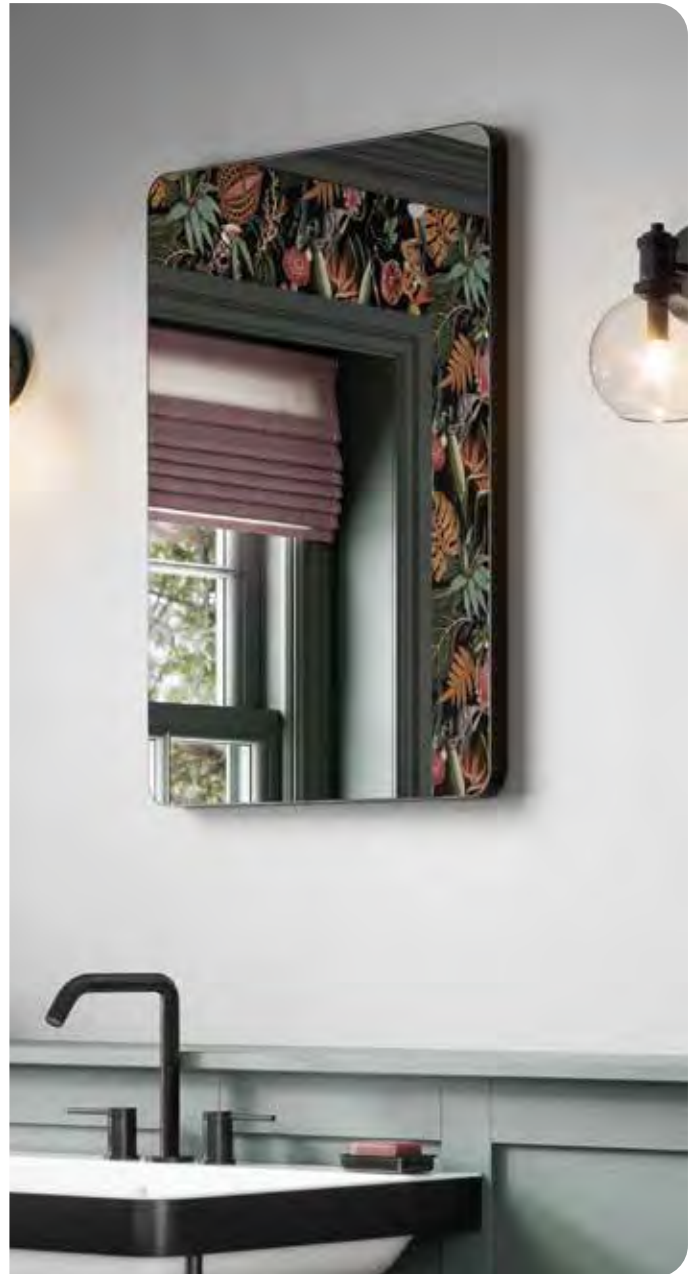

Spectre 60

Key features

- Colour temperature changing LED illumination
- Spectre 60 can be hung landscape or portrait
- Mirrored sides
- Heated pad
- Touch switch

Spectre 50
79510000
70 x 50 x 5cm

€511

Spectre 60
79520000
80 x 60 x 5cm

€556

Spectre 100
79530000
60 x 100 x 5cm

€658

Scan for videos and further information about our Spectre mirror range.

SPECTRE

With its decorative mirror profile and chamfered LED lighting, Spectre is sure to create a feature in your bathroom. Touch-sensitive adjustable lighting smoothly transitions from warm to cool white light and remembers your preference, so it's always just as you like it.