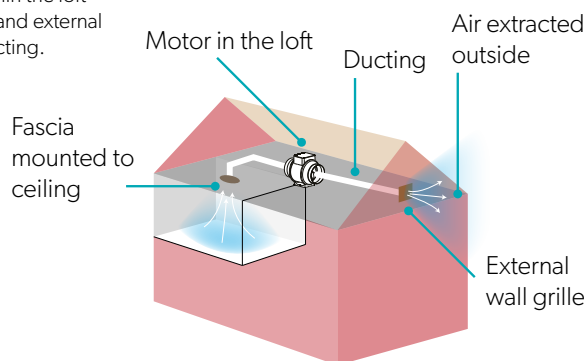

Scan for videos and further information about our **Cyclone** ceiling fans.

Scan for videos and further information about our **Turbo** ceiling fans.

CYCLONE AND TURBO

CEILING FANS

This high-powered inline fan comfortably clears condensation in a larger bathroom. **Cyclone's** slim, flushmounted grille sits discreetly in your ceiling and is quiet enough to maintain the relaxing ambience of your space.

Power meets precision in **Turbo**. A powerful electric motor effectively removes condensation to prevent damp, mould and unpleasant odours. The fan runs quietly in the background and has a built-in timer, so you can set it to run for as long as you need.

Available in a chrome or white finish with optional warm or cool white LED illumination.