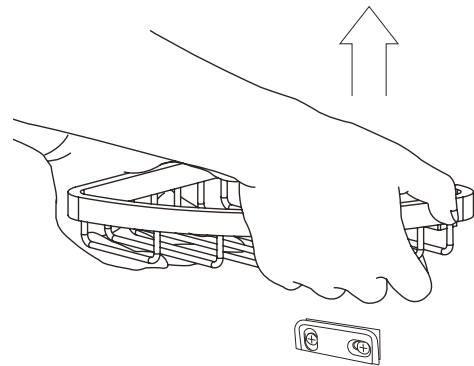

Easy Lift Shower Baskets

A style all-rounder, Easy Lift is just as at home in an industrial interior as it is a timeless traditional setting. The specially designed secure fixing allows these baskets to be easily removed and reattached, for a comprehensive clean in moments. Available in classic chrome or matt black.

Available in: ● Chrome ● Black

EASY LIFT