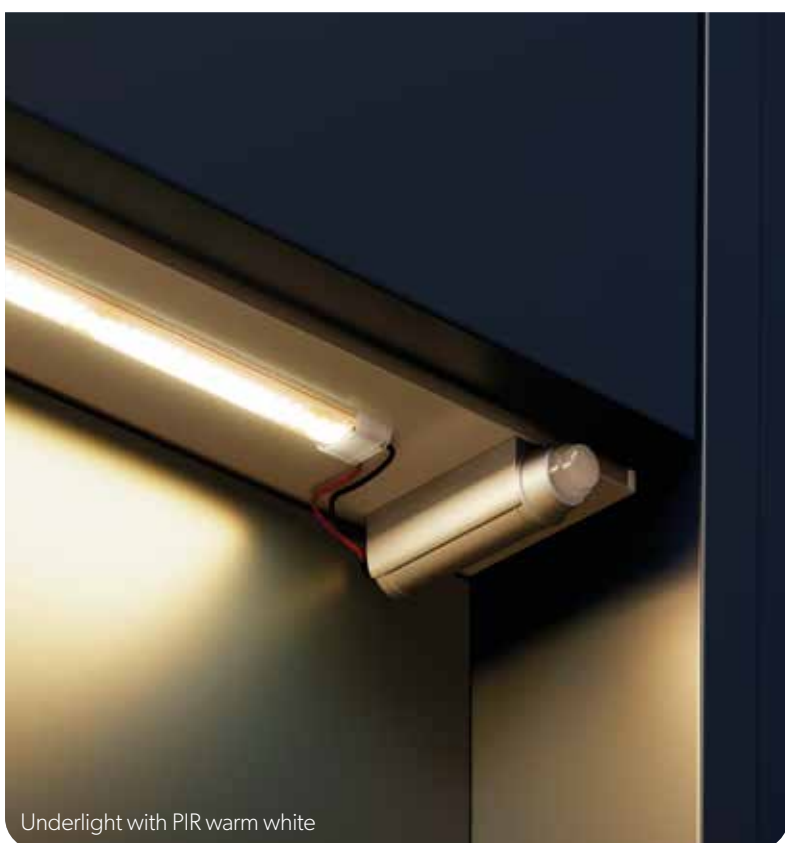

Underlight with PIR warm white