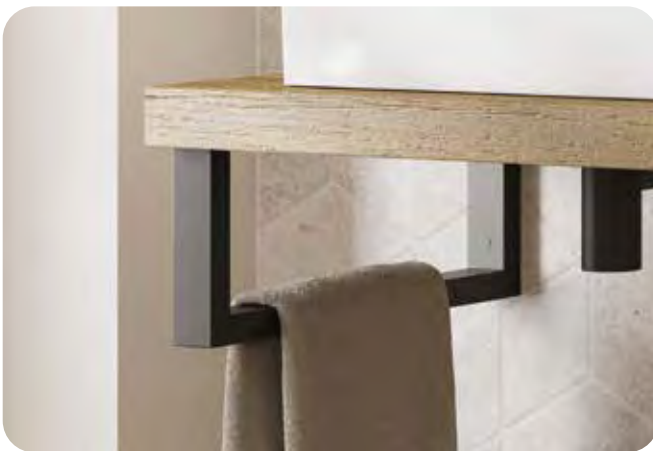

N18DU80GST

N18DU80SWO

€616

Step three: Complete the look...

Basin Shelf Wall Bracket

Basin Shelf Wall Bracket
W4 x H20.5 x D44

Black
N18BSWBBLK

€117