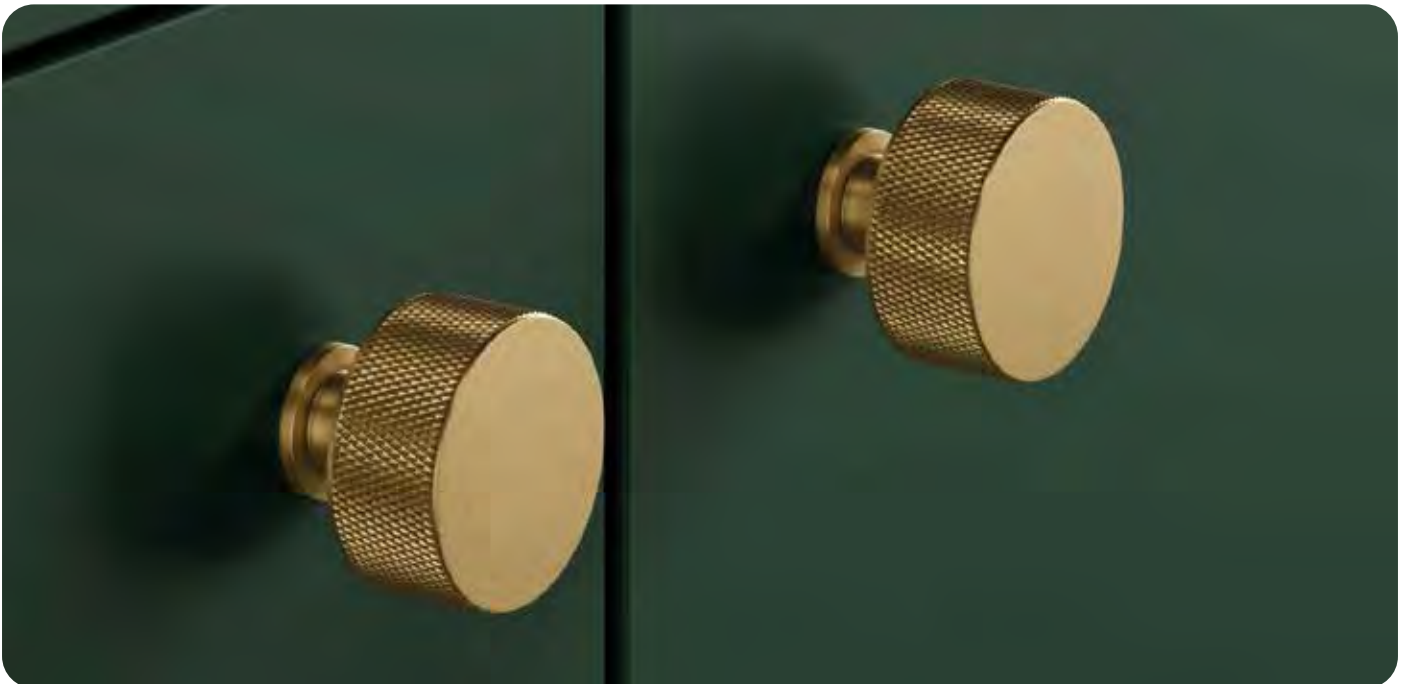

Holton Knob
W3.5 x H3.5 x D3.1

€33
Each