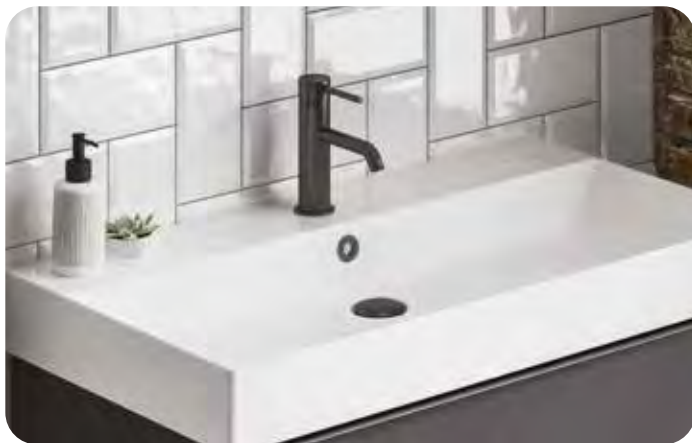

Basin option two (continued): Countertops

Countertops - 2.2cm Square Edge Laminate

	Dapple Grey	Basalt Slate	Natural Oak	Carrera Marble	
60cm wide W58.1 x H2.2 x D45.5	N16SCT60DGS	N16SCT60BSL	N16SCT60NAO	N16SCT60CAM	€223
85cm wide W83.1 x H2.2 x D45.5	N16SCT85DGS	N16SCT85BSL	N16SCT85NAO	N16SCT85CAM	€263
150cm wide W150 x H2.2 x D45.5	N16SCT150DGS	N16SCT150BSL	N16SCT150NAO	N16SCT150CAM	€328

Step three: Complete the look...

LED Underlighting with PIR Sensor (details page 128)

120cm Warm White NOWBLPIR120WWH	120cm Cool White NOWBLPIR120CLW	€105
200cm Warm White NOWBLPIR200WWH	200cm Cool White NOWBLPIR200CLW	€146