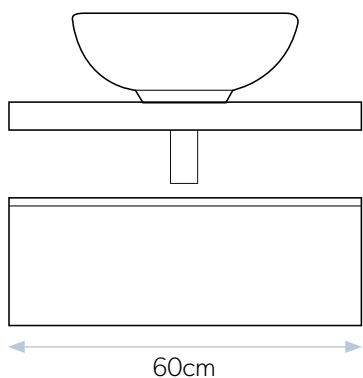

Shown with Verve 60 cabinet

BASIN SHELVES

Matt White 60cm Blend shelf and Matt White 60cm wide Drawer Unit

Blend 60cm Drawer Unit with Ceramic wall mounted basin (page 15)

With **Blend** the number of configurations is only limited by your imagination. Below you can find examples to inspire you.