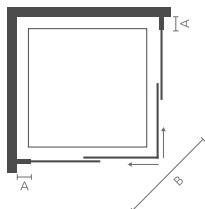

Corner Door

- 6mm
  GLASS
- iROLLER
  SYSTEM
- SILENT
  CUSHIONED
  CLOSING
- EXTENSION
  PROFILES
- ADJUSTABLE
  PROFILES
- QUICK
  FITTING
- POWER
  SHOWER
  COMPATIBLE
- REVERSIBLE

6mm toughened safety glass | 1850mm height | Adjustable wall profiles to fit most homes | Lifetime guarantee | Highly polished chrome | Concealed Fittings | Reversible | Patented quick release iROLLERS for ease of cleaning

SHOWER DOOR

CODE	DOOR/TRAY SIZE	ADJUSTMENT (A)	DOOR ACCESS (B)	PRICE (INC VAT)
i2CS760C	760	720-740	350	€430.50
i2CS800C	800	760-780	385	€430.50
i2CS900C	900	860-880	470	€442.80