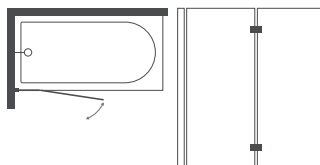

CODE	SCREEN	CORNER	PRICE (INC VAT)
iB005	900mm	SQUARE	€405.90