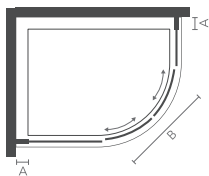

2 Door Offset Quadrant

- 6mm GLASS
- iROLLER SYSTEM
- SILENT CUSHIONED CLOSING
- EXTENSION PROFILES
- ADJUSTABLE PROFILES
- QUICK FITTING
- POWER SHOWER COMPATIBLE
- REVERSIBLE

6mm toughened safety glass | 1850mm height | Adjustable wall profiles to fit most homes | Lifetime guarantee | Highly polished chrome | Concealed Fittings | Reversible | Patented quick release iROLLERS for ease of cleaning

SHOWER DOOR

CODE	DOOR/TRAY SIZE	ADJUSTMENT (A)	DOOR ACCESS (B)	RADIUS	PRICE (INC VAT)
i2QS890C	800 x 900	770-790/870-890	480	550	€490.77
i2QS810C	800 x 1000	770-790/970-990	480	550	€490.77
i2QS812C	800 x 1200	770-790/1170-1190	480	550	€490.77
i2QS912C	900 x 1200	870-890/1170-1190	520	550	€490.77