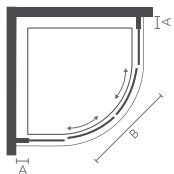

## 2 Door Quadrant

-   
6mm  
GLASS
-   
iROLLER  
SYSTEM
-   
SILENT  
CUSHIONED  
CLOSING
-   
EXTENSION  
PROFILES
-   
ADJUSTABLE  
PROFILES
-   
QUICK  
FITTING
-   
POWER  
SHOWER  
COMPATIBLE
-   
REVERSIBLE