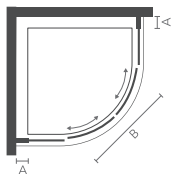

2 Door Quadrant

- 6mm
  GLASS
- iSHIELD
  EASY CLEAN
  GLASS
- iROLLER
  SYSTEM
- SILENT
  CUSHIONED
  CLOSING
- EXTENSION
  PROFILES
- ADJUSTABLE
  PROFILES
- QUICK
  FITTING
- REVERSIBLE

6mm toughened safety glass | 1850mm height | Adjustable wall profiles to fit most homes | iSHIELD easy clean glass | Lifetime guarantee | Matt Black finish | Twin sliding doors | Patented quick release iROLLERS for ease of cleaning | i4 black handle | Full length magnetic door strips | 550mm standard radius for quadrants | Concealed fittings | Translucent clear seals | Wetroom compatible | Power shower compatible | Black top cover caps | Reversible

SHOWER DOOR

CODE	DOOR/TRAY SIZE	ADJUSTMENT (A)	DOOR ACCESS (B)	RADIUS	PRICE (INC VAT)
i4QB800C	800	765-795	440	550	€559.65
i4QB900C	900	865-895	520	550	€559.65
i4QB1000C	1000	965-995	520	550	€645.75