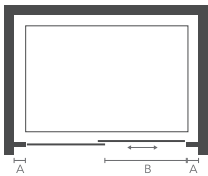

Sliding Door

- 6mm GLASS
- iSHIELD EASY CLEAN GLASS
- iROLLER SYSTEM
- SILENT CUSHIONED CLOSING
- EXTENSION PROFILES
- ADJUSTABLE PROFILES
- QUICK FITTING
- REVERSIBLE

6mm toughened safety glass | 1850mm height | Adjustable wall profiles to fit most homes | iSHIELD easy clean glass | Lifetime guarantee | Matt black finish | Patented quick release iROLLERS for ease of cleaning | i4 black handle | Full length magnetic door strips | Concealed fittings | Translucent clear seals | Wetroom compatible | Power shower compatible | Black top cover caps | Reversible

SHOWER DOOR

CODE	DOOR/TRAY SIZE	ADJUSTMENT (A)	DOOR ACCESS (B)	PRICE (INC VAT)
i4JB1000C	1000	940-1000	368	€559.65
i4JB1100C	1100	1040-1100	418	€559.65
i4JB1200C	1200	1140-1200	468	€559.65
i4JB1400C	1400	1340-1400	625	€639.60
i4JB1500C	1500	1440-1500	625	€701.10

SIDE PANEL

CODE	PANEL/TRAY SIZE	ADJUSTMENT (A)	DOOR ACCESS (B)	PRICE (INC VAT)
i4SB700C	700	665-695	N/A	€436.65
i4SB760C	760	725-755	N/A	€436.65
i4SB800C	800	765-795	N/A	€448.95
i4SB900C	900	865-895	N/A	€461.25
i4SB1000C	1000	965-995	N/A	€485.85
i4SB1200C	1200	1165-1195	N/A	€578.10