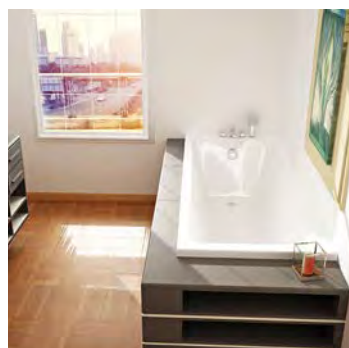

d4 Acrylic Double Ended Bath
d4-BAT717DE-SQ