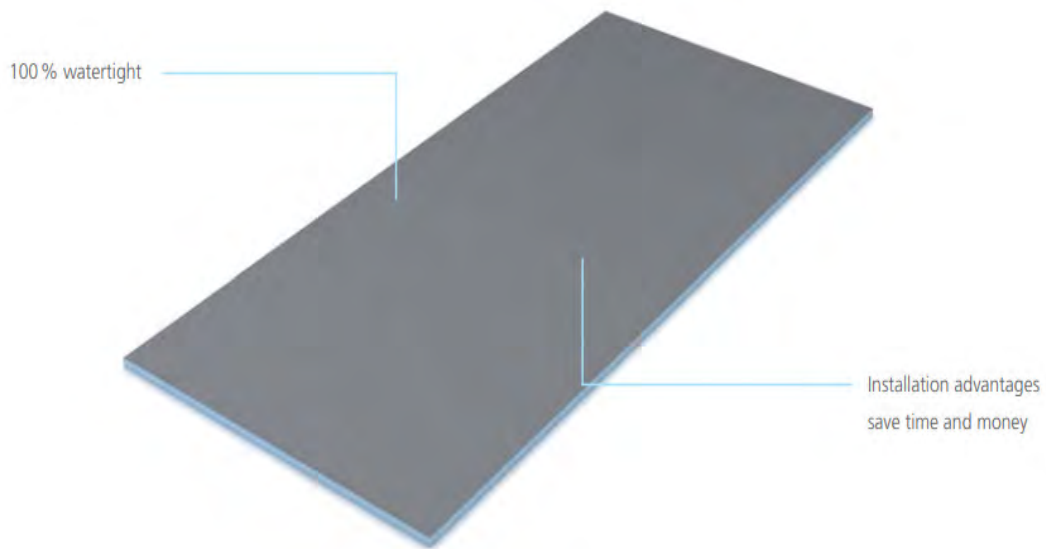

# Building Boards

wedi building boards form the basis for all system solutions. They are 100 % waterproof, extremely robust and available in numerous designs. They can be cut to the desired sizes and shapes without any loss of function or forfeiture of the guarantee and offer thermal insulation and waterproofing in one in the process. Their versatility is unique. Whether it's complete bathrooms, individual washbasins or customised individual items – the wedi building boards make anything possible