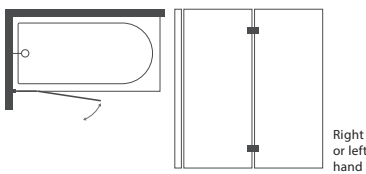

CODE	SCREEN	PRICE (INC VAT)
iB007	900mm	€418.20