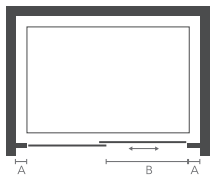

### SHOWER DOOR

CODE	DOOR/TRAY SIZE	ADJUSTMENT (A)	DOOR ACCESS (B)	PRICE (INC VAT)
i4CS760C	760	725-755	350	€553.50
i4CS800C	800	765-795	385	€553.50
i4CS900C	900	865-895	470	€584.25

enclosures