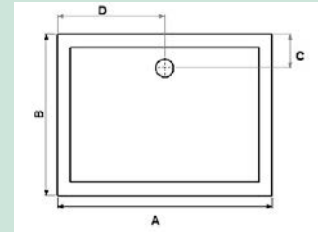

Rectangular

Low profile shower tray

CODE	A	B	C	D	PRICE (INC VAT)
T790REC - LP	900	700	190	450	€276.75
T7690REC - LP	900	760	190	450	€276.75
T890REC - LP	900	800	190	450	€295.20
T710REC - LP	1000	700	190	500	€301.35
T7610REC - LP	1000	760	190	500	€307.50
T810REC - LP	1000	800	190	500	€289.05
T910REC - LP	1000	900	190	500	€307.50
T711REC - LP	1100	700	190	550	€313.65
T7611REC - LP	1100	760	190	550	€313.65
T811REC - LP	1100	800	190	550	€313.65
T911REC - LP	1100	900	190	550	€313.65
T712REC - LP	1200	700	190	600	€307.50
T7612REC - LP	1200	760	190	600	€295.20
T812REC - LP	1200	800	190	600	€313.65
T912REC - LP	1200	900	190	600	€325.95
T813REC - LP	1300	800	190	600	€393.60
T913REC - LP	1300	900	190	650	€418.20
T714REC - LP	1400	700	190	700	€418.20
T7614REC - LP	1400	760	190	700	€442.80
T814REC - LP	1400	800	190	700	€442.80
T914REC - LP	1400	900	190	700	€442.80
T715REC - LP	1500	700	190	750	€442.80
T815REC - LP	1500	800	190	750	€442.80
T915REC - LP	1500	900	190	750	€442.80
T716REC - LP	1600	700	190	800	€442.80
T816REC - LP	1600	800	190	800	€442.80
T916REC - LP	1600	900	190	800	€442.80
T717REC - LP	1700	700	190	850	€442.80
T7617REC - LP	1700	760	190	850	€492.00
T718REC - LP	1800	700	190	850	€651.90
T818REC - LP	1800	800	190	900	€651.90
T918REC - LP	1800	900	190	900	€651.90
T920REC - LP	2000	900	190	1000	€713.40