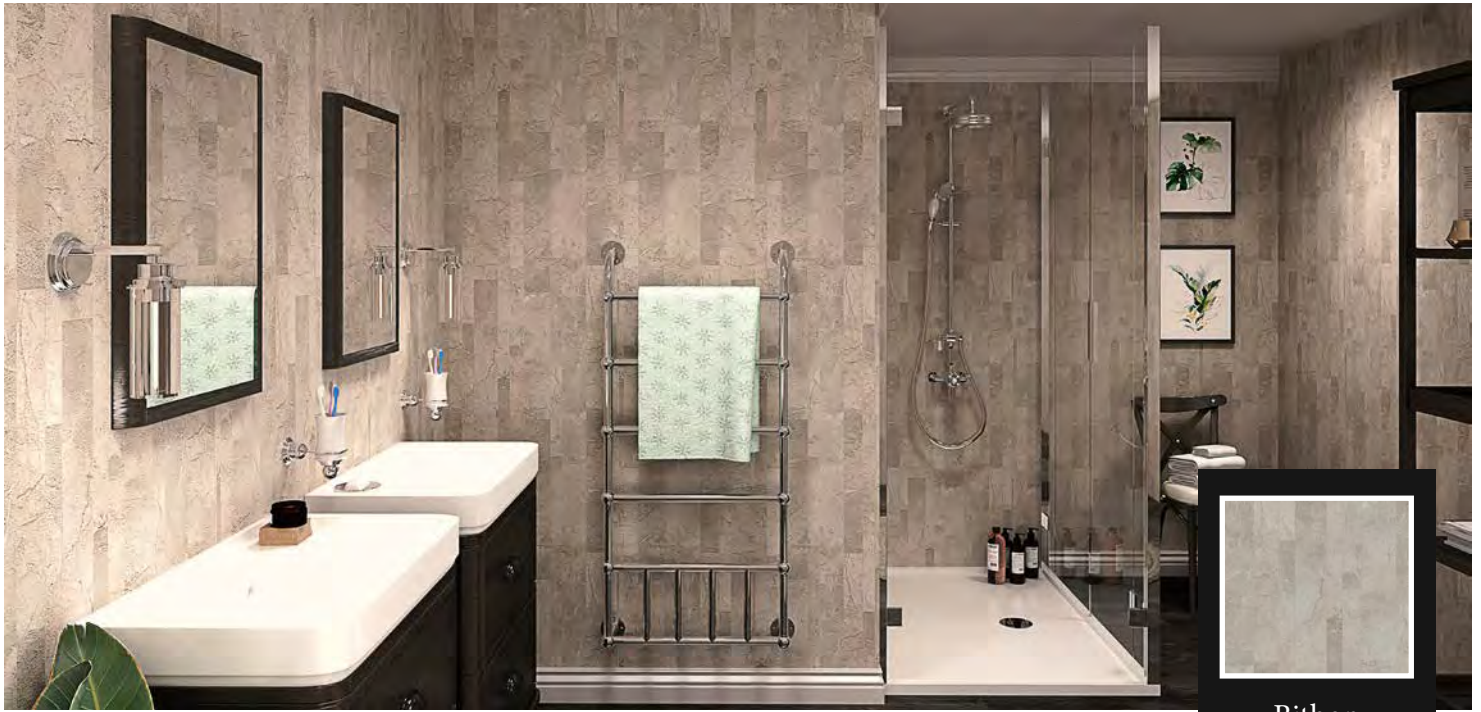

THE i6 RANGE

Bithon Marble

The i6 Bithon Marble Wet Wall Panel consists of beautiful brown earthy tones. Create your warm, stylish space with the contemporary pattern in Bithon Marble.

Bithon
Marble
The i6 Range

Code	Size	Colour	Inc Vat
i6WP9-9840	2400mm x 900mm	Bithon Marble	€295.26
i6WP12-9840	2400mm x 1200mm	Bithon Marble	€295.26
i6WP12-9840-CC	2400mm x 1200mm	Bithon Marble	€295.26