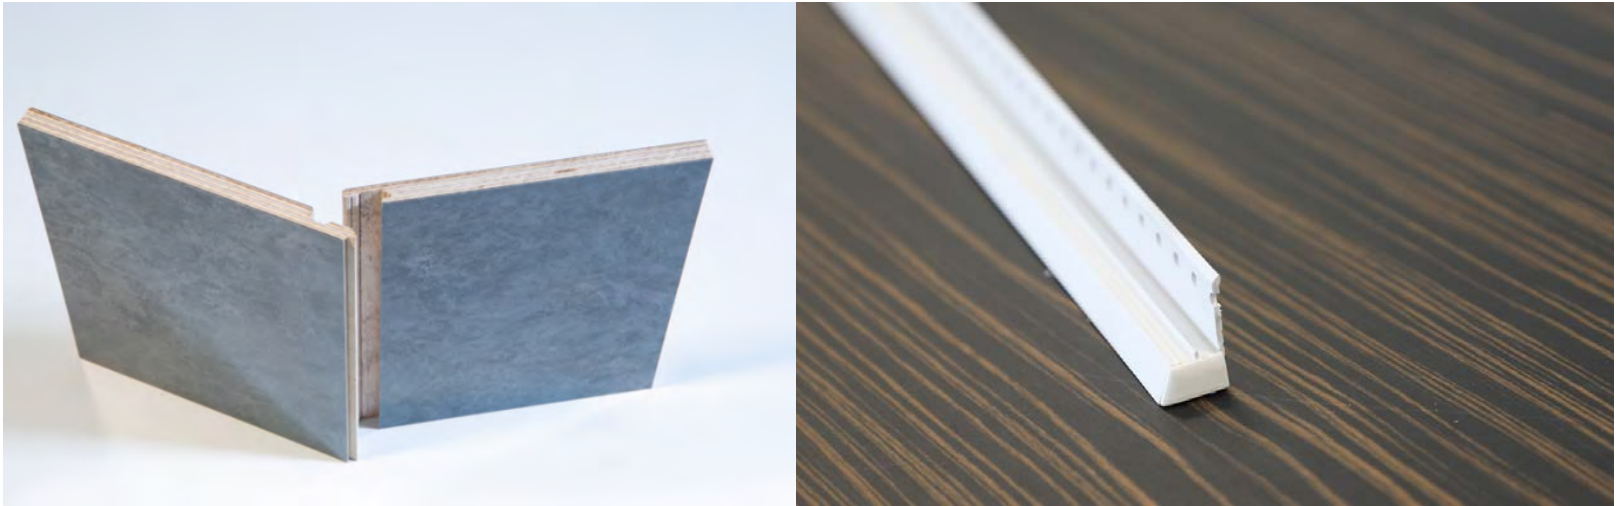

NU-LOCK & TRIMS

NU-LOCK. Just Click to Fit.

The unique Nu-Lock is a tongue and groove click system providing a subtle, seamless and watertight finish and is an alternative to installing two panels with a straight joint profile. Using the latest technology, Nu-Lock provides an easy to install, watertight and cost effective solution. It really is as simple as “Just Click to Fit”.

TRIMS

The perfect panel deserves the perfect trim. Seal and finish edges and joints with our range of wall panel trims, available in a variety of colours including; satin anodised aluminium, white, chrome, and black.

Code	Description	Inc Vat
iTRIM-EC-S	Chrome End Cap	€35.39
iTRIM-EC-BK	SAA End Cap	€35.39
iTRIM-EC-WH	White End Cap	€35.39

Code	Description	Inc Vat
iTRIM-CJ-S	Chrome Internal Corner	€48.82
iTRIM-CJ-BK	SAA Internal Corner	€48.82
iTRIM-CJ-WH	White Internal Corner	€48.82

Code	Description	Inc Vat
iTRIM-EJ-S	Chrome External Corner	€50.90
iTRIM-EJ-BK	SAA External Corner	€50.90
iTRIM-EJ-WH	White External Corner	€50.90

Code	Description	Inc Vat
iTRIM-SJ-S	Chrome Straight Joint	€41.23
iTRIM-SJ-BK	SAA Straight Joint	€41.23
iTRIM-SJ-WH	White Straight Joint	€41.23

Code	Description	Inc Vat
7502	Clear Silicone	€17.43
7502-WH	White Silicone	€17.43