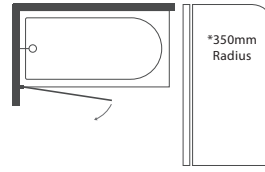

CODE	SCREEN	CORNER	PRICE (INC VAT)
iB002	800mm Chrome	ROUND	€227.55
iB002 - BK	800mm Black	ROUND	€258.30