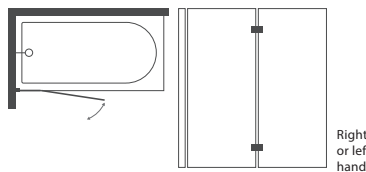

CODE	SCREEN	PRICE (INC VAT)
iB007-BK	900mm	€467.40