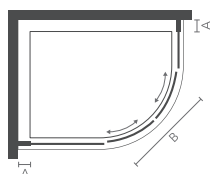

- 6mm
  GLASS
- iSHIELD
  EASY CLEAN
  GLASS
- iROLLER
  SYSTEM
- SILENT
  CUSHIONED
  CLOSING
- EXTENSION
  PROFILES
- ADJUSTABLE
  PROFILES
- QUICK
  FITTING
- REVERSIBLE

6mm toughened safety glass | 1850mm height | Adjustable wall profiles to fit most homes | iSHIELD easy clean glass | Lifetime guarantee | Highly polished chrome | Twin sliding doors | Patented quick release iROLLERS for ease of cleaning | i4 chrome handle | Full length magnetic door strips | 550mm standard radius for quadrants | Concealed fittings | Translucent clear seals | Wetroom compatible | Power shower compatible | Chrome top cover caps | Reversible

SHOWER DOOR

CODE	DOOR/TRAY SIZE	ADJUSTMENT (A)	DOOR ACCESS (B)	RADIUS	PRICE (INC VAT)
i4QS890C	800 x 900	765-795/865-895	480	550	€639.60
i4QS810C	800 x 1000	765-795/965-995	480	550	€639.60
i4QS812C	800 x 1200	765-795/1165-1195	480	550	€639.60
i4QS912C	900 x 1200	865-895/1165-1195	520	550	€639.60