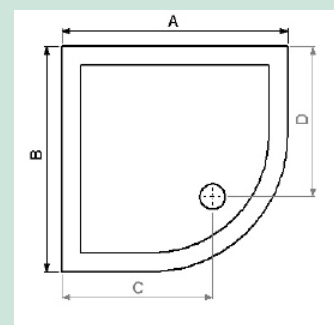

Quadrant

Low profile shower tray

CODE	A	B	C	D	PRICE (INC VAT)
T800Q - LP	800	800	500	500	€221.40
T900Q - LP	900	900	600	600	€221.40
T1000Q - LP	1000	1000	700	700	€307.50

90mm waste included with all trays