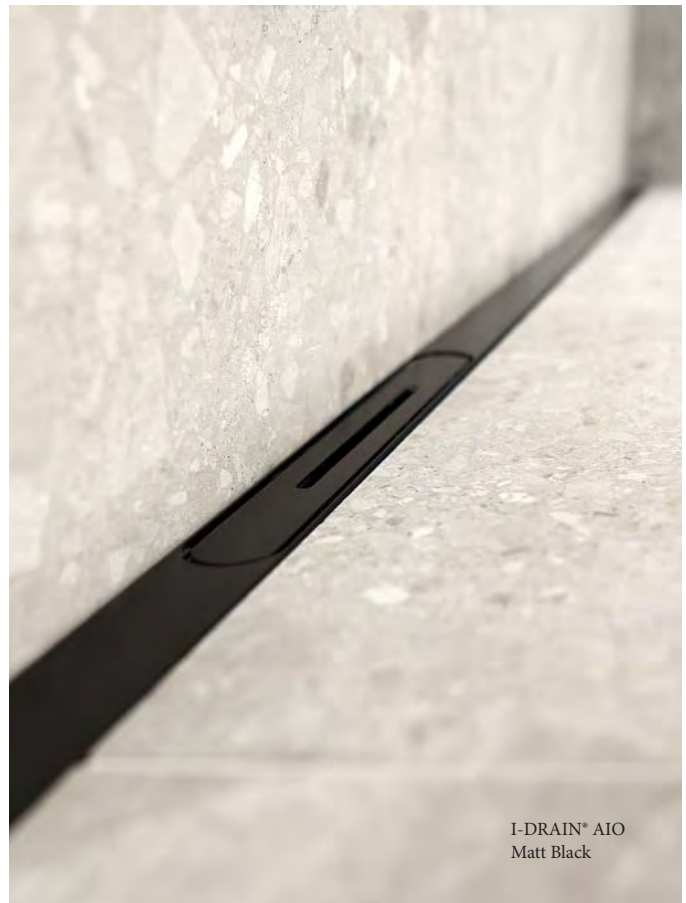

\*All in one package. Grating included in box. Other colours available. Delivery time ± 4 weeks.

I-DRAIN® AIO  
Stainless steel

AIO video

I-DRAIN® AIO  
Yellow Gold

I-DRAIN® AIO  
Matt Black