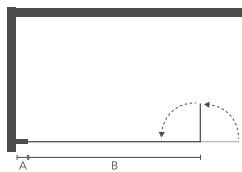

Flipper Panel

- 8mm
  GLASS
- iSHIELD
  EASY CLEAN
  GLASS
- ADJUSTABLE
  PROFILES
- QUICK
  FITTING
- WETROOM
  COMPATIBLE
- POWER
  SHOWER
  COMPATIBLE
- REVERSIBLE

8mm toughened safety glass | 2000mm height | Concealed fittings | Adjustable wall profiles to fit most homes | iSHIELD easy clean glass | Quick fitting | Lifetime guarantee Bespoke options | Wetroom compatible | Power shower compatible | Reversible

FLIPPER PANEL

CODE	FINISH	PANEL SIZE	PANEL HEIGHT	PRICE (INC VAT)
i8SW300CF	Chrome	300	2000	€338.25
i8SW300CF - BK	Black	300	2000	€467.40