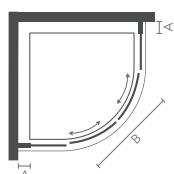

## 2 Door Quadrant

- 6mm  
GLASS
- iSHIELD  
EASY CLEAN  
GLASS
- iROLLER  
SYSTEM
- SILENT  
CUSHIONED  
CLOSING
- EXTENSION  
PROFILES
- ADJUSTABLE  
PROFILES
- QUICK  
FITTING
- REVERSIBLE

6mm toughened safety glass | 1850mm height | Adjustable wall profiles to fit most homes | iSHIELD easy clean glass | Lifetime guarantee | Highly polished chrome | Twin sliding doors | Patented quick release iROLLERS for ease of cleaning | i4 chrome handle | Full length magnetic door strips | 550mm standard radius for quadrants | Concealed fittings | Translucent clear seals | Wetroom compatible | Power shower compatible | Chrome top cover caps | Reversible