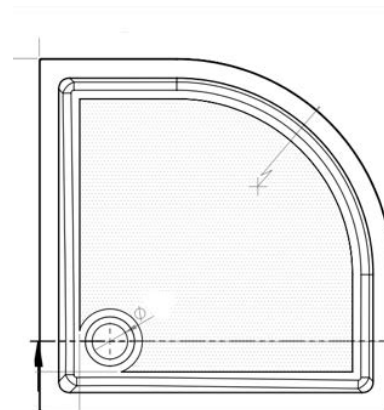

- Can be fitted on or level with floor
- Slip resistant surface
- Supports PTV of 36 (1 in 1 million chance of slipping). Conforms with standard ENV 12633.
- Complete with 90mm waste

Quadrant

Low profile shower tray

Code	A	B	C	D	Inc VAT
T800Q-SR	800	800	180	180	€221.40
T900Q-SR	900	900	180	180	€221.40

90mm waste included with all trays