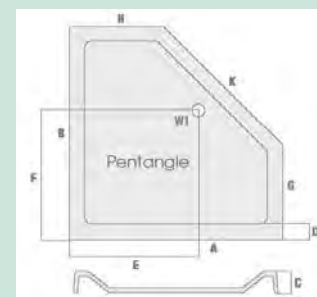

900 Pentangle

Low profile shower tray

CODE	A	B	C	D	PRICE (INC VAT)
T900PENT-LP	900	900	515	515	€405.90

90mm waste included with all trays