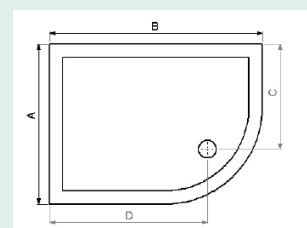

TRAY SHOWN IS RIGHT HAND

Offset Quadrant

Low profile shower tray

CODE	A	B	C	D	PRICE (INC VAT)
T7690QL - LP	900	760	510	600	€313.65
T7690QR - LP	900	760	510	600	€313.65
T890QL - LP	900	800	510	600	€313.65
T890QR - LP	900	800	510	600	€313.65
T810QL - LP	1000	800	510	700	€338.25
T810QR - LP	1000	800	510	700	€338.25
T811QL - LP	1100	800	510	800	€356.70
T811QR - LP	1100	800	510	800	€356.70
T812QL - LP	1200	800	510	900	€338.25
T812QR - LP	1200	800	510	900	€338.25
T910QL - LP	1000	900	610	700	€356.70
T910QR - LP	1000	900	610	700	€356.70
T911QL - LP	1100	900	610	800	€356.70
T911QR - LP	1100	900	610	800	€356.70
T912QL - LP	1200	900	610	900	€338.25
T912QR - LP	1200	900	610	900	€338.25

90mm waste included with all trays

Tray Accessories

Panel Kit System

CODE	SIZE	PRICE (INC VAT)
Panel Kit-Square/Rectangle	95mm	€100.86
Panel Kit-Quad/Offset Quad	95mm	€100.86
Shower Tray Feet	95mm	€68.88
i2XS 1850	1850mm	€76.26
i4XS 1850	1850mm	€89.79