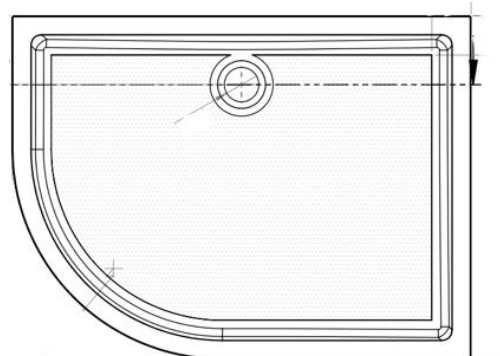

Offset Quadrant

Low profile shower tray

Code	A	B	C	D	Inc VAT
T810QL-SR	1000	800	180	500	€356.70
T810QR-SR	1000	800	180	500	€356.70
T812QL-SR	1200	800	180	600	€356.70
T812QR-SR	1200	800	180	600	€356.70
T912QL-SR	1200	900	180	600	€356.70
T912QR-SR	1200	900	180	600	€356.70

90mm waste included with all trays