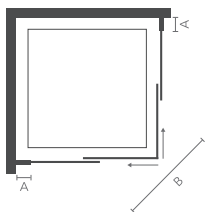

Corner Door

- 6mm
  GLASS
- iSHIELD
  EASY CLEAN
  GLASS
- iROLLER
  SYSTEM
- SILENT
  CUSHIONED
  CLOSING
- EXTENSION
  PROFILES
- ADJUSTABLE
  PROFILES
- QUICK
  FITTING
- REVERSIBLE

6mm toughened safety glass | 1850mm height | Adjustable wall profiles to fit most homes | iSHIELD easy clean glass | Lifetime guarantee | Highly polished chrome | Patented quick release iROLLERS for ease of cleaning | i4 chrome handle | Full length magnetic door strips | Concealed fittings | Translucent clear seals | Wetroom compatible | Power shower compatible | Chrome top cover caps | Reversible

SHOWER DOOR

CODE	DOOR/TRAY SIZE	ADJUSTMENT (A)	DOOR ACCESS (B)	PRICE (INC VAT)
i4CS760C	760	725-755	350	€553.50
i4CS800C	800	765-795	385	€553.50
i4CS900C	900	865-895	470	€584.25