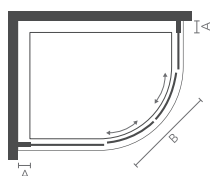

2 Door Offset Quadrant

- 6mm
  GLASS
- iSHIELD
  EASY CLEAN
  GLASS
- iROLLER
  SYSTEM
- SILENT
  CUSHIONED
  CLOSING
- EXTENSION
  PROFILES
- ADJUSTABLE
  PROFILES
- QUICK
  FITTING
- REVERSIBLE

6mm toughened safety glass | 1850mm height | Adjustable wall profiles to fit most homes | iSHIELD easy clean glass | Lifetime guarantee | Matt Black finish | Twin sliding doors | Patented quick release iROLLERS for ease of cleaning | i4 black handle | Full length magnetic door strips | 550mm standard radius for quadrants | Concealed fittings | Translucent clear seals | Wetroom compatible | Power shower compatible | Black top cover caps | Reversible

SHOWER DOOR

CODE	DOOR/TRAY SIZE	ADJUSTMENT (A)	DOOR ACCESS (B)	RADIUS	PRICE (INC VAT)
i4QB890C	800 x 900	765-795/865-895	480	550	€688.80
i4QB810C	800 x 1000	765-795/965-995	480	550	€688.80
i4QB812C	800 x 1200	765-795/1165-1195	480	550	€688.80
i4QB912C	900 x 1200	865-895/1165-1195	520	550	€688.80