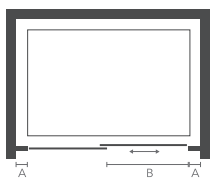

enclosures

Sliding Door

6mm toughened safety glass | 1850mm height | Adjustable wall profiles to fit most homes | Lifetime guarantee | Highly polished chrome | Concealed Fittings | Reversible | Patented quick release iROLLERS for ease of cleaning

SHOWER DOOR

CODE	DOOR/TRAY SIZE	ADJUSTMENT (A)	DOOR ACCESS (B)	PRICE (INC VAT)
i2JS1000C	1000	950-990	368	€418.20
i2JS1100C	1100	1050-1090	418	€418.20
i2JS1200C	1200	1150-1190	468	€418.20
i2JS1400C	1400	1350-1390	625	€455.10

SIDE PANEL

CODE	PANEL/TRAY SIZE	ADJUSTMENT (A)	DOOR ACCESS (B)	PRICE (INC VAT)
i2SS700C	700	610-690	N/A	€295.20
i2SS760C	760	730-750	N/A	€295.20
i2SS800C	800	770-790	N/A	€313.65
i2SS900C	900	870-890	N/A	€325.95
i2SS1000C	1000	970-990	N/A	€362.85