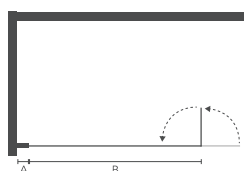

HINGED FLIPPER PANEL

CODE	FINISH	SCREEN SIZE	PRICE (INC VAT)
i8SW800CHF	Chrome	800 (+300 PANEL)	€922.50
i8SW900CHF	Chrome	900 (+300 PANEL)	€984.00
i8SW1000CHF	Chrome	1,000 (+300 PANEL)	€1,045.50
i8SW1100CHF	Chrome	1,100 (+300 PANEL)	€1,107.00
i8SW1200CHF	Chrome	1,200 (+300 PANEL)	€1,168.50
i8SW1400CHF	Chrome	1,400 (+300 PANEL)	€1,230.00

BLACK HINGED FLIPPER PANEL

CODE	FINISH	SCREEN SIZE	PRICE (INC VAT)
i8SW800CHF	Black	800 (+300 PANEL)	€984.00
i8SW900CHF	Black	900 (+300 PANEL)	€1,045.50
i8SW1000CHF	Black	1,000 (+300 PANEL)	€1,107.00
i8SW1100CHF	Black	1,100 (+300 PANEL)	€1,168.50
i8SW1200CHF	Black	1,200 (+300 PANEL)	€1,230.00
i8SW1400CHF	Black	1,400 (+300 PANEL)	€1,353.00