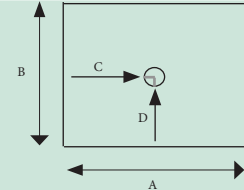

Square

BLACK CODE	WHITE CODE	A	B	C	D	PRICE (INC VAT)
T900SQ - BK - LP	T900SQ - WH - LP	900	900	450	450	€559.65
T1000SQ - BK - LP	T1000SQ - WH - LP	1000	1000	500	500	€602.70