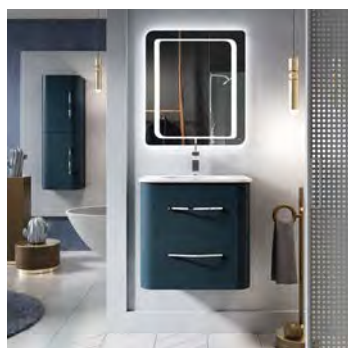

d8 Wall Hung Unit Matt Indigo
d8-60WH-MIN