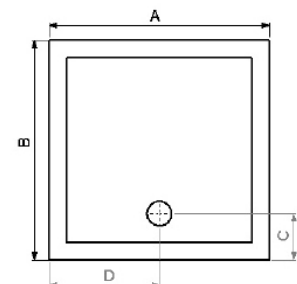

Square

Low profile shower tray

Code	A	B	C	D	Inc VAT
T700SQ-SR	700	700	180	350	€159.90
T760SQ-SR	760	760	180	380	€159.90
T800SQ-SR	800	800	180	400	€172.20
T900SQ-SR	900	900	180	450	€260.76

90mm waste included with all trays