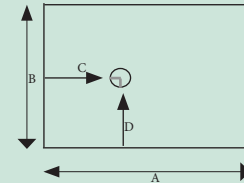

Rectangular

BLACK CODE	WHITE CODE	A	B	C	D	PRICE (INC VAT)
T890REC - BK - LP	T890REC - WH - LP	900	800	450	400	€516.60
T810REC - BK - LP	T810REC - WH - LP	1000	800	410	400	€553.50
T910REC - BK - LP	T910REC - WH - LP	1000	900	410	450	€590.40
T811REC - BK - LP	T811REC - WH - LP	1100	800	410	400	€590.40
T911REC - BK - LP	T811REC - WH - LP	1100	900	410	450	€615.00
T712REC - BK - LP	T712REC - WH - LP	1200	700	410	350	€590.40
T812REC - BK - LP	T812REC - WH - LP	1200	800	410	400	€590.40
T912REC - BK - LP	T912REC - WH - LP	1200	900	450	450	€639.60
T714REC - BK - LP	T714REC - WH - LP	1400	700	410	350	€639.60
T814REC - BK - LP	T814REC - WH - LP	1400	800	410	400	€651.90
T914REC - BK - LP	T914REC - WH - LP	1400	900	450	450	€676.50
T715REC - BK - LP	T715REC - WH - LP	1500	700	410	350	€676.50
T815REC - BK - LP	T815REC - WH - LP	1500	800	410	400	€676.50
T915REC - BK - LP	T915REC - WH - LP	1500	900	410	450	€688.80
T716REC - BK - LP	T716REC - WH - LP	1600	700	410	350	€713.40
T816REC - BK - LP	T816REC - WH - LP	1600	800	410	400	€713.40
T916REC - BK - LP	T916REC - WH - LP	1600	900	410	450	€774.90
T717REC - BK - LP	T717REC - WH - LP	1700	700	610	350	€713.40
T817REC - BK - LP	T817REC - WH - LP	1700	800	610	400	€774.90
T917REC - BK - LP	T917REC - WH - LP	1700	900	610	450	€774.90
T718REC - BK - LP	T718REC - WH - LP	1800	700	610	350	€774.90
T818REC - BK - LP	T818REC - WH - LP	1800	800	610	400	€799.50
T918REC - BK - LP	T918REC - WH - LP	1800	900	610	450	€799.50
T920REC - BK - LP	T920REC - WH - LP	2000	900	610	450	€836.40