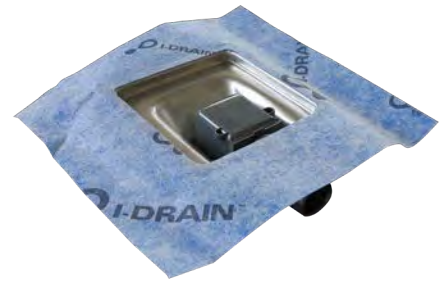

I-DRAIN® SQUARE

Built-in height: 54 mm. | Flow capacity: 24 l/min | 150x150 mm | Drain body: deep-drawn stainless steel. | No welding joints, no risk of leaks. | Reversible stainless steel grating* (standard in box).

Code	Size	Inc Vat
iDSS150SQ	Square 150mm	€307.50

*Reversible stainless steel grating included in box