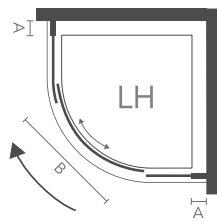

Specification

- 10MM GLASS
- iSHIELD EASY CLEAN GLASS
- SILENT CUSHIONED CLOSING
- CONCEALED FITTINGS
- QUICK FITTING
- WETROOM COMPATIBLE
- POWER SHOWER COMPATIBLE

10mm toughened safety glass throughout | 2000mm height | Adjustable wall profiles to fit most homes | iSHIELD easy clean glass | Lifetime guarantee | Highly polished chrome | Signature i10 spartan handle | 550mm standard radius for quadrants | Concealed fittings | Translucent clear seals | Wetroom compatible | Power shower compatible

SHOWER DOOR

CODE	DOOR/TRAY SIZE	ADJUSTMENT (A)	DOOR ACCESS (B)	RADIUS	PRICE (INC VAT)
i10QS800CS L/R	800	775-795	380	550	€1,783.50
i10QS900CS L/R	900	875-895	480	550	€1,783.50
i10QS1000CS L/R	1000	975-995	480	550	€1,968.00

Extension Profiles available.

All products are available in a bespoke tailored option.