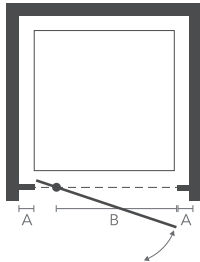

enclosures

Pivot Door

Recess, corner or flat wall installation with optional side & inline panels

RECESS

Specification

6mm toughened safety glass | 1900mm height | Adjustable wall profiles to fit most homes | iSHIELD easy clean glass | Lifetime guarantee Highly polished chrome | Signature mezzo vertical i6 internal & external chrome handle | Full length magnetic door strips | Translucent clear seals | Wetroom compatible | Power shower compatible | Chrome top cover caps | Reversible

SHOWER DOOR

CODE	DOOR/TRAY SIZE	ADJUSTMENT (A)	DOOR ACCESS (B)	DOOR PROJECTION	PRICE (INC VAT)
i6PS700C	700	640-690	430	420	€565.80
i6PS760C	760	700-750	490	480	€578.10
i6PS800C	800	740-790	530	520	€602.70
i6PS900C	900	840-890	630	620	€639.60
i6PS1000C	1000	940-990	730	720	€664.20

Door can be used with an i6 Inline Panel to give up to 1600mm size if required.

SIDE PANEL

CODE	PANEL/TRAY SIZE	ADJUSTMENT (A)	DOOR ACCESS (B)	PRICE (INC VAT)
i6SS700C	700	665-690	N/A	€405.90
i6SS760C	760	725-750	N/A	€405.90
i6SS800C	800	765-790	N/A	€405.90
i6SS900C	900	865-890	N/A	€430.50
i6SS1000C	1000	965-990	N/A	€442.80
i6SS1100C	1100	1065-1090	N/A	€492.00
i6SS1200C	1200	1165-1190	N/A	€504.30

Extension Profiles available.

All products are available in a bespoke tailored option.