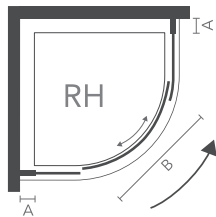

1 Door Offset Quadrant

Corner installation