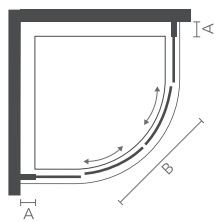

Specification

- 8mm GLASS
- iSHIELD EASY CLEAN GLASS
- iROLLER SYSTEM
- CONCEALED FITTINGS
- REVERSIBLE
- QUICK FITTING
- WETROOM COMPATIBLE
- POWER SHOWER COMPATIBLE
- SILENT CUSHIONED CLOSING