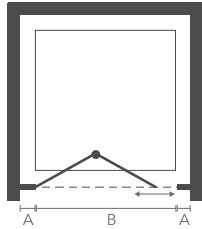

enclosures

Bifold Door

Recess, corner or flat wall installation with optional side & inline panels

RECESS

Specification

6mm toughened safety glass | 1900mm height | Adjustable wall profiles to fit most homes | Easy clean iSHIELD glass | Lifetime guarantee Highly polished chrome | Signature mezzo vertical i6 internal & external chrome handle | Translucent clear seals | Wetroom compatible | Power shower compatible | Chrome top cover caps | Reversible

SHOWER DOOR

CODE	DOOR/TRAY SIZE	ADJUSTMENT (A)	DOOR ACCESS (B)	PRICE (INC VAT)
i6BS700C	700	640-690	420	€688.80
i6BS760C	760	700-750	480	€688.80
i6BS800C	800	740-790	520	€701.10
i6BS900C	900	840-890	620	€707.25
i6BS1000C	1000	940-990	720	€768.75

Door can be used with an i6 Inline Panel to give up to 1600mm size if required.

SIDE PANEL

CODE	PANEL/TRAY SIZE	ADJUSTMENT (A)	DOOR ACCESS (B)	PRICE (INC VAT)
i6SS700C	700	665-690	N/A	€405.90
i6SS760C	760	725-750	N/A	€405.90
i6SS800C	800	765-790	N/A	€405.90
i6SS900C	900	865-890	N/A	€430.50
i6SS1000C	1000	965-990	N/A	€442.80
i6SS1100C	1100	1065-1090	N/A	€492.00
i6SS1200C	1200	1165-1190	N/A	€504.30

Extension Profiles available.

All products are available in a bespoke tailored option.