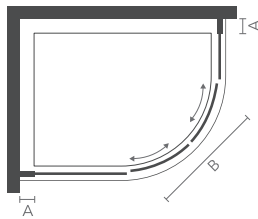

enclosures

2 Door Offset Quadrant

Corner installation

Specification

6mm toughened safety glass | 1900mm height | Adjustable wall profiles to fit most homes | iSHIELD easy clean glass | Lifetime guarantee | Highly polished chrome | Twin sliding doors | Patented quick release iROLLERS for ease of cleaning | Reversible | Signature mezzo vertical i6 internal & external chrome handle | Full length magnetic door strips | 550mm standard radius for quadrants | Concealed fittings | Translucent clear seals | Wetroom compatible | Power shower compatible | Chrome top cover caps