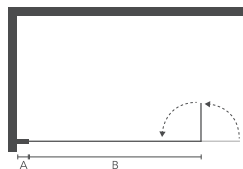

Flipper Panel

Specification

- 8mm GLASS
- iSHIELD EASY CLEAN GLASS
- CONCEALED FITTINGS
- REVERSIBLE
- ADJUSTABLE PROFILES
- QUICK FITTING
- WETROOM COMPATIBLE
- BESPOKE OPTIONS AVAILABLE
- POWER SHOWER COMPATIBLE

8mm toughened safety glass | 2000mm height | Concealed fittings | Adjustable wall profiles to fit most homes | iSHIELD easy clean glass | Quick fitting | Lifetime guarantee Bespoke options | Wetroom compatible | Power shower compatible | Reversible

FLIPPER PANEL

CODE	FINISH	PANEL SIZE	PANEL HEIGHT	PRICE (INC VAT)
i8SW300CF	Chrome	300	2000	€338.25
i8SW400CF	Chrome	400	2000	€442.80
i8SW600CF	Chrome	600	2000	€571.95
i8SW300CF - BK	Black	300	2000	€467.40