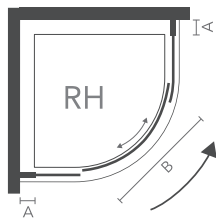

Specification

- 10MM GLASS
- iSHIELD EASY CLEAN GLASS
- SILENT CUSHIONED CLOSING
- CONCEALED FITTINGS
- QUICK FITTING
- WETROOM COMPATIBLE
- POWER SHOWER COMPATIBLE

10mm toughened safety glass throughout | 2000mm height | Adjustable wall profiles to fit most homes | iSHIELD easy clean glass | Lifetime guarantee | Highly polished chrome | Signature i10 spartan handle | 550mm standard radius for quadrants | Concealed fittings | Translucent clear seals | Wetroom compatible | Power shower compatible

SHOWER DOOR

CODE	DOOR/TRAY SIZE	ADJUSTMENT (A)	DOOR ACCESS (B)	RADIUS	PRICE (INC VAT)
i10QS800CS L/R	800	775-795	380	550	€1,783.50
i10QS900CS L/R	900	875-895	480	550	€1,783.50
i10QS1000CS L/R	1000	975-995	480	550	€1,968.00

Extension Profiles available.

All products are available in a bespoke tailored option.