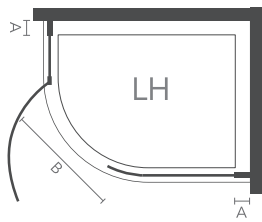

Specification

- 8mm GLASS
- iSHIELD EASY CLEAN GLASS
- SILENT CUSHIONED CLOSING
- CONCEALED FITTINGS
- QUICK FITTING
- WETROOM COMPATIBLE
- POWER SHOWER COMPATIBLE

8mm toughened safety glass throughout | 2000mm height including rail | Adjustable wall profiles to fit most homes | iSHIELD easy clean glass Lifetime guarantee | Highly polished chrome | Signature i9 vertical chrome handle | 550mm standard radius for quadrants | Concealed fittings | Translucent clear seals | Wetroom compatible | Power shower compatible

Features OptiWhite brilliantly clear glass as standard

SHOWER DOOR

CODE	DOOR/TRAY SIZE	ADJUSTMENT (A)	DOOR ACCESS (B)	RADIUS	PRICE (INC VAT)
i9QSH890CL/R	800 x 900	765-790/865-890	530	550	€1,722.00
i9QSH810CL/R	800 x 1000	765-790/965-990	530	550	€1,722.00
i9QSH812CL/R	800 x 1200	765-790/1180-1200	530	550	€1,722.00
i9QSH912CL/R	900 x 1200	865-890/1180-1200	530	550	€1,722.00

All products are available in a bespoke tailored option.

Not suitable for a wetroom.