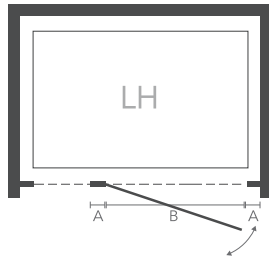

Specification

- 8mm GLASS
- iSHIELD EASY CLEAN GLASS
- SILENT CUSHIONED CLOSING
- CONCEALED FITTINGS
- QUICK FITTING
- WETROOM COMPATIBLE
- POWER SHOWER COMPATIBLE

8mm toughened safety glass | 2000mm height including rail | Adjustable wall profiles to fit most homes | iSHIELD easy clean glass | Lifetime guarantee | Highly polished chrome | Signature i9 vertical chrome handle | Concealed fittings Translucent clear seals | Wetroom compatible | Power shower compatible

Features OptiWhite brilliantly clear glass as standard

SHOWER DOOR

CODE	DOOR/TRAY SIZE	ADJUSTMENT (A)	DOOR ACCESS (B)	PRICE (INC VAT)
i9LSH900CL/R	900	855-890	600	€1,353.00
i9LSH1000CL/R	1000	955-990	600	€1,377.60
i9LSH1100CL/R	1100	1055-1090	600	€1,414.50
i9LSH1200C/R	1200	1155-1190	700	€1,414.50
i9LSH1400CL/R	1400	1355-1390	700	€1,537.50
i9LSH1500CL/R	1500	1455-1490	600	€1,599.00
i9LSH1600CL/R	1600	1555-1590	700	€1,660.50

All products are available in a bespoke tailored option.

Not suitable for a wetroom.