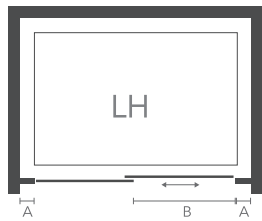

Specification

- 10MM GLASS
- iSHIELD EASY CLEAN GLASS
- SILENT CUSHIONED CLOSING
- CONCEALED FITTINGS
- QUICK FITTING
- WETROOM COMPATIBLE
- POWER SHOWER COMPATIBLE

10mm toughened safety glass throughout | 2100mm height | Adjustable wall profiles to fit most homes | iSHIELD easy clean glass | Lifetime guarantee | Highly polished chrome | Signature i10 spartan handle | Concealed fittings | Power shower compatible

SHOWER DOOR

CODE	DOOR/TRAY SIZE	ADJUSTMENT (A)	DOOR ACCESS (B)	PRICE (INC VAT)
i10JS1000C L/R	1000	965-990	425	€1,660.50
i10JS1100C L/R	1100	1065-1090	475	€1,660.50
i10JS1200C L/R	1200	1165-1190	525	€1,783.50
i10JS1400C L/R	1400	1365-1390	575	€1,783.50
i10JS1500C L/R	1500	1465-1490	575	€1,968.00
i10JS1600C L/R	1600	1565-1590	575	€2,029.50
i10JS1700C L/R	1700	1665-1690	575	€2,152.50

Extension Profiles available.

All products are available in a bespoke tailored option.