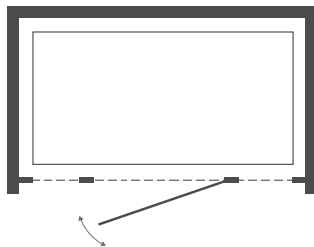

Square Walk in with Side Panel

ADDITIONAL BRACKET SUPPORT AVAILABLE