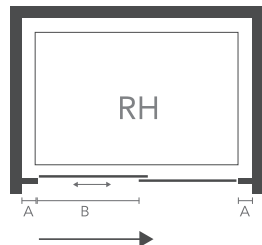

Specification

- 10MM GLASS
- iSHIELD EASY CLEAN GLASS
- SILENT CUSHIONED CLOSING
- CONCEALED FITTINGS
- QUICK FITTING
- WETROOM COMPATIBLE
- POWER SHOWER COMPATIBLE

10mm toughened safety glass throughout | 2100mm height | Adjustable wall profiles to fit most homes | iSHIELD easy clean glass | Lifetime guarantee | Highly polished chrome | Signature i10 spartan handle | Concealed fittings | Power shower compatible

SHOWER DOOR

CODE	DOOR/TRAY SIZE	ADJUSTMENT (A)	DOOR ACCESS (B)	PRICE (INC VAT)
i10JS1000C L/R	1000	965-990	425	€1,660.50
i10JS1100C L/R	1100	1065-1090	475	€1,660.50
i10JS1200C L/R	1200	1165-1190	525	€1,783.50
i10JS1400C L/R	1400	1365-1390	575	€1,783.50
i10JS1500C L/R	1500	1465-1490	575	€1,968.00
i10JS1600C L/R	1600	1565-1590	575	€2,029.50
i10JS1700C L/R	1700	1665-1690	575	€2,152.50

Extension Profiles available.

All products are available in a bespoke tailored option.