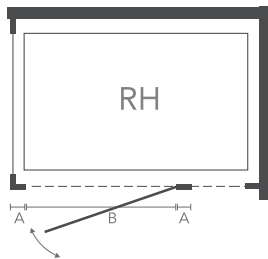

Specification

- 8mm GLASS
- iSHIELD EASY CLEAN GLASS
- SILENT CUSHIONED CLOSING
- CONCEALED FITTINGS
- QUICK FITTING
- WETROOM COMPATIBLE
- POWER SHOWER COMPATIBLE

8mm toughened safety glass | 2000mm height including rail | Adjustable wall profiles to fit most homes | iSHIELD easy clean glass | Lifetime guarantee | Highly polished chrome | Signature i9 vertical chrome handle | Concealed fittings | Translucent clear seals | Wetroom compatible | Power shower compatible

Features OptiWhite brilliantly clear glass as standard

SHOWER DOOR

CODE	DOOR/TRAY SIZE	ADJUSTMENT (A)	DOOR ACCESS (B)	PRICE (INC VAT)
i9LSH900CL/R-SP	900	855-890	600	€1,353.00
i9LSH1000CL/R-SP	1000	955-990	600	€1,377.60
i9LSH1100CL/R-SP	1100	1055-1090	600	€1,414.50
i9LSH1200C/R-SP	1200	1155-1190	700	€1,414.50
i9LSH1400CL/R-SP	1400	1355-1390	700	€1,537.50
i9LSH1500CL/R-SP	1500	1455-1490	600	€1,599.00
i9LSH1600CL/R-SP	1600	1555-1590	700	€1,660.50

SIDE PANEL

CODE	PANEL/TRAY SIZE	ADJUSTMENT (A)	DOOR ACCESS (B)	PRICE (INC VAT)
i9SS700CL/R	700	665-690	N/A	€479.70
i9SS760CL/R	760	725-750	N/A	€479.70
i9SS800CL/R	800	765-790	N/A	€492.00
i9SS900CL/R	900	865-890	N/A	€492.00
i9SS1000CL/R	1000	965-990	N/A	€528.90

All products are available in a bespoke tailored option.

Not suitable for a wetroom.