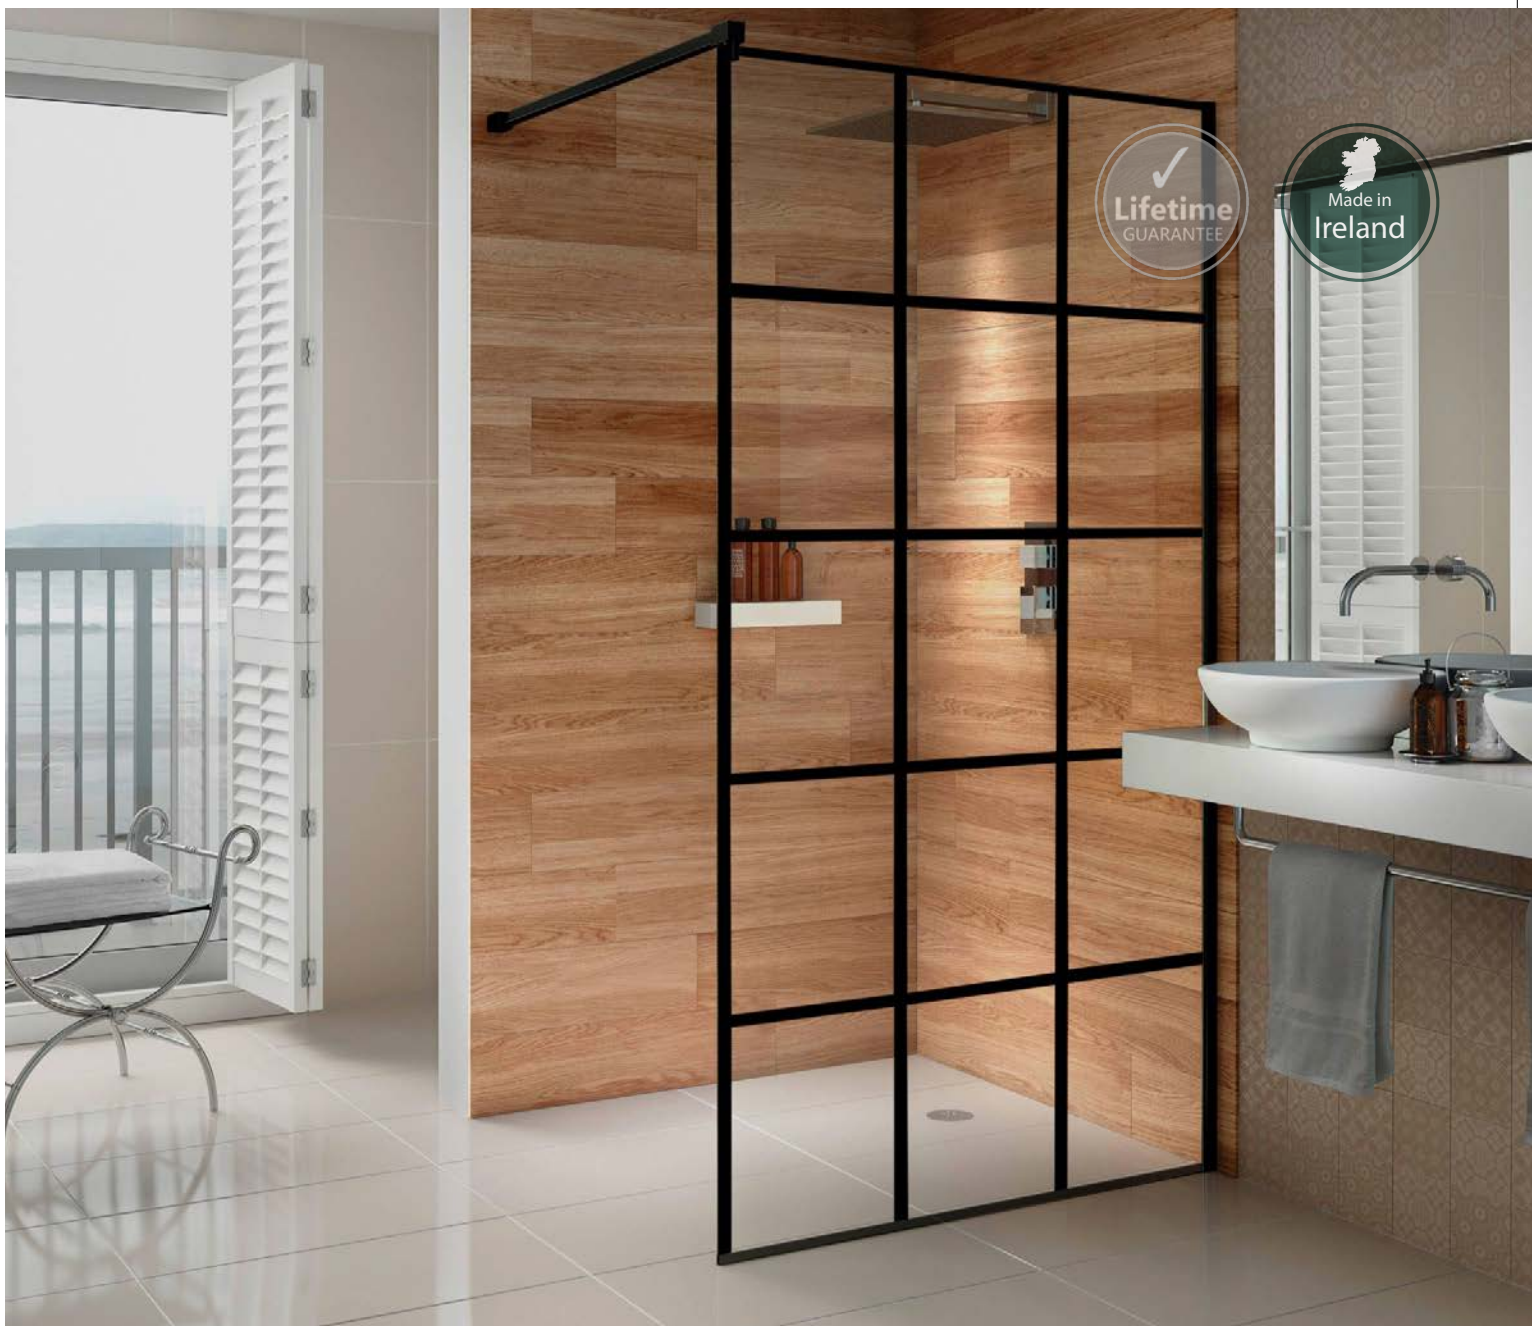

FLIPPER PANEL

CODE	FINISH	PANEL SIZE	PANEL HEIGHT	PRICE (INC VAT)
i8SW300CF	Chrome	300	2000	€338.25
i8SW400CF	Chrome	400	2000	€442.80
i8SW600CF	Chrome	600	2000	€571.95
i8SW300CF - BK	Black	300	2000	€467.40

Corner
or recess
installation

Black Wetroom Shower Screen

8mm toughened safety glass | 2000mm height | Adjustable wall profiles to fit most homes | iShield easy clean glass | Lifetime guarantee | Matt black finish | Power shower compatible | Signature high level towel/support rail | Reversible

Corner
or recess
installation

Black Shower Wall

8mm toughened safety glass | 2000mm height Adjustable wall profiles to fit most homes | iSHIELD easy clean glass | Lifetime guarantee | Matt black finish | Power shower compatible | Signature high level towel/ support rail | Reversible