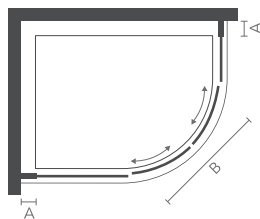

Specification

- 8mm GLASS
- iSHIELD EASY CLEAN GLASS
- iROLLER SYSTEM
- CONCEALED FITTINGS
- REVERSIBLE
- QUICK FITTING
- WETROOM COMPATIBLE
- POWER SHOWER COMPATIBLE
- SILENT CUSHIONED CLOSING

8mm toughened safety glass | 2000mm height | Adjustable wall profiles to fit most homes | iSHIELD easy clean glass | Lifetime guarantee | Highly polished chrome | Wide access single sliding door | Patented quick release iROLLERS for ease of cleaning | Reversible | Vertical i8 internal & external signature chrome handle | 550mm standard radius for quadrants | Concealed fittings | Translucent clear seals | Wetroom compatible | Power shower compatible | Chrome top cover caps

SHOWER DOOR

CODE	DOOR/TRAY SIZE	ADJUSTMENT (A)	DOOR ACCESS (B)	RADIUS	PRICE (INC VAT)
i8QS890CS	800 x 900	765-790/865-890	460	550	€1,008.60
i8QS810CS	800 x 1000	765-790/965-990	460	550	€1,008.60
i8QS811CS	800 x 1100	765-790/1065-1090	460	550	€1,020.90
i8QS812CS	800 x 1200	765-790/1165-1190	460	550	€1,020.90
i8QS910CS	900 x 1000	865-890/965-990	460	550	€1,033.20
i8QS911CS	900 x 1100	865-890/1065-1090	460	550	€1,033.20
i8QS912CS	900 x 1200	865-890/1165-1190	460	550	€1,057.80

Extension Profiles available.

All products are available in a bespoke tailored option.