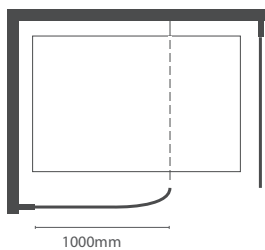

Beautiful, contemporary design options featuring a pure glass open aspect.

enclosures

Curved Walk in with Side Panel

Specification

- 6mm GLASS
- iSHIELD EASY CLEAN GLASS
- CONCEALED FITTINGS
- POWER SHOWER COMPATIBLE
- WETROOM COMPATIBLE
- BESPOKE OPTIONS AVAILABLE