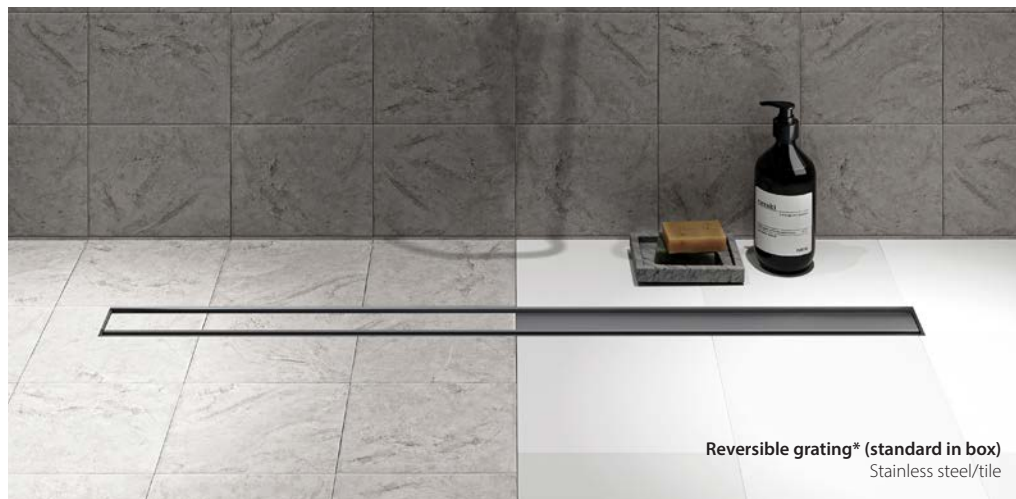

Reversible grating* (standard in box)
Stainless steel/tile