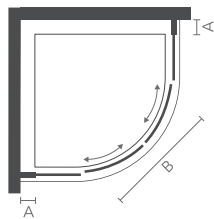

REVERSIBLE

QUICK FITTING

WETROOM COMPATIBLE

POWER SHOWER COMPATIBLE

SILENT CUSHIONED CLOSING

8mm toughened safety glass | 2000mm height | Adjustable wall profiles to fit most homes | iSHIELD easy clean glass | Lifetime guarantee | Highly polished chrome | Twin sliding doors | Patented quick release iROLLERS for ease of cleaning | Vertical i8 internal & external signature chrome handle | Full length magnetic door strips | 550mm standard radius for quadrants | Concealed fittings | Translucent clear seals | Wetroom compatible | Power shower compatible | Chrome top cover caps | Reversible