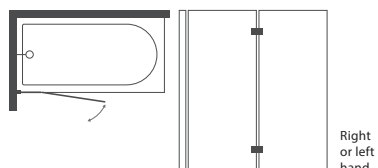

CODE	SCREEN	PRICE (INC VAT)
iB007-BK	900mm	€467.40