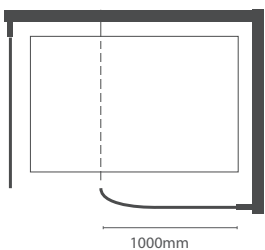

Beautiful, contemporary design options featuring a pure glass open aspect.

enclosures

Curved Walk in with Side Panel

Specification

- 6mm GLASS
- iSHIELD EASY CLEAN GLASS
- CONCEALED FITTINGS
- POWER SHOWER COMPATIBLE
- WETROOM COMPATIBLE
- BESPOKE OPTIONS AVAILABLE