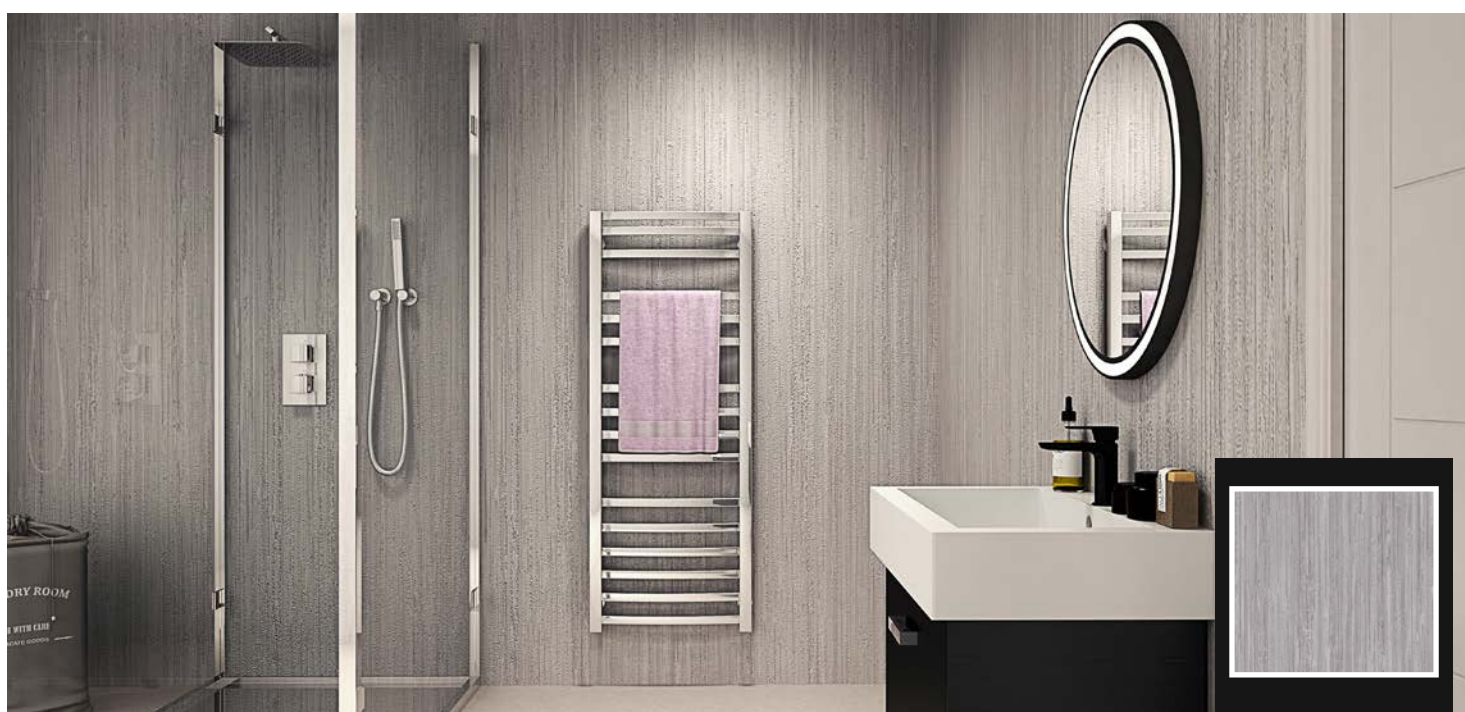

Clear Splendour

Make a statement in your bathroom with the rich rustic tones and neutral woodgrain texture.

Code	Size	Colour	Inc Vat
i6WP9-5304	2400mm x 900mm	Clear Splendour	€295.26
i6WP12-5304	2400mm x 1200mm	Clear Splendour	€295.26
i6WP12-5304-CC	2400mm x 1200mm	Clear Splendour	€295.26

Clear
Splendour
The i6 Range