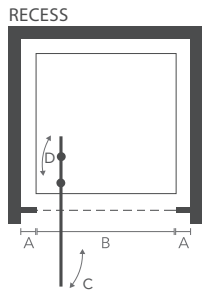

Extension Profiles available.

All products are available in a bespoke tailored option.

For those with little available bathroom space the inswing opens neatly onto the back wall.

enclosures

In-Swing Door

Recess, corner or flat wall installation with optional side & inline panels