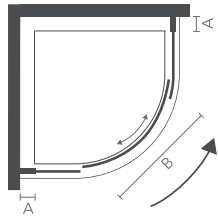

enclosures

1 Door Quadrant

Corner installation

Specification

6mm toughened safety glass | 1900mm height | Adjustable wall profiles to fit most homes | iSHIELD easy clean glass | Lifetime guarantee Highly polished chrome | Wide access single sliding door | Patented quick release iROLLERS for ease of cleaning | Signature mezzo vertical i6 internal & external chrome handle | 550mm standard radius for quadrants | Concealed fittings | Wetroom compatible | Power shower compatible Translucent clear seals | Chrome top cover caps | Reversible