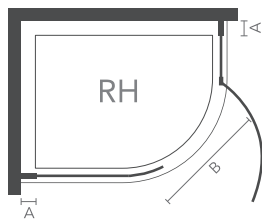

Specification

- 8mm GLASS
- iSHIELD EASY CLEAN GLASS
- SILENT CUSHIONED CLOSING
- CONCEALED FITTINGS
- QUICK FITTING
- WETROOM COMPATIBLE
- POWER SHOWER COMPATIBLE

8mm toughened safety glass throughout | 2000mm height including rail | Adjustable wall profiles to fit most homes | iSHIELD easy clean glass Lifetime guarantee | Highly polished chrome | Signature i9 vertical chrome handle | 550mm standard radius for quadrants | Concealed fittings | Translucent clear seals | Wetroom compatible | Power shower compatible

Features OptiWhite brilliantly clear glass as standard

SHOWER DOOR

CODE	DOOR/TRAY SIZE	ADJUSTMENT (A)	DOOR ACCESS (B)	RADIUS	PRICE (INC VAT)
i9QSH890CL/R	800 x 900	765-790/865-890	530	550	€1,722.00
i9QSH810CL/R	800 x 1000	765-790/965-990	530	550	€1,722.00
i9QSH812CL/R	800 x 1200	765-790/1180-1200	530	550	€1,722.00
i9QSH912CL/R	900 x 1200	865-890/1180-1200	530	550	€1,722.00

All products are available in a bespoke tailored option.

Not suitable for a wetroom.