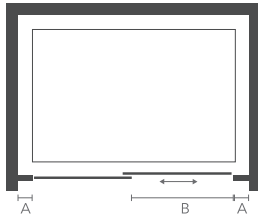

enclosures

Sliding Door

Recess, corner or flat wall installation with optional side panels

RECESS

Specification

6mm toughened safety glass | 1900mm height | Adjustable wall profiles to fit most homes | Quick release rollers | iSHIELD easy clean glass | Lifetime guarantee | Highly polished chrome | Signature mezzo vertical i6 internal & external chrome handle | Translucent clear seals | Wetroom compatible | Power shower compatible | Chrome top cover caps | Reversible

SHOWER DOOR

CODE	DOOR/TRAY SIZE	ADJUSTMENT (A)	DOOR ACCESS (B)	PRICE (INC VAT)
i6JS1000C	1000	940-990	365	€639.60
i6JS1100C	1100	1040-1090	420	€639.60
i6JS1200C	1200	1140-1190	465	€639.60
i6JS1300C	1300	1240-1290	465	€713.40
i6JS1400C	1400	1340-1390	565	€774.90
i6JS1500C	1500	1440-1490	565	€799.50
i6JS1600C	1600	1540-1590	565	€859.77
i6JS1700C	1700	1640-1690	565	€891.75

SIDE PANEL

CODE	PANEL/TRAY SIZE	ADJUSTMENT (A)	DOOR ACCESS (B)	PRICE (INC VAT)
i6SS700C	700	665-690	N/A	€405.90
i6SS760C	760	725-750	N/A	€405.90
i6SS800C	800	765-790	N/A	€405.90
i6SS900C	900	865-890	N/A	€430.50
i6SS1000C	1000	965-990	N/A	€442.80
i6SS1100C	1100	1065-1090	N/A	€492.00
i6SS1200C	1200	1165-1190	N/A	€504.30

Extension Profiles available.

All products are available in a bespoke tailored option.