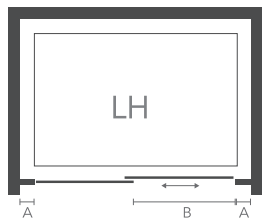

enclosures

Sliding Door with a Side Panel

Corner installation

Specification

10mm toughened safety glass throughout | 2100mm height | Adjustable wall profiles to fit most homes | iSHIELD easy clean glass | Lifetime guarantee | Highly polished chrome | Signature i10 spartan handle | Concealed fittings | Power shower compatible