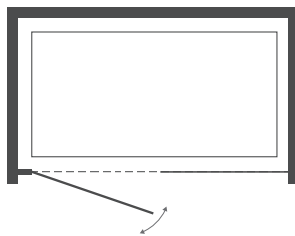

Sheer, frameless elegance with sleek, clean lines and open spaces.

i12 enclosures

Inline Hinge Door

ADDITIONAL BRACKET
SUPPORT AVAILABLE

Specification

8mm, 10mm, 12mm or 15mm toughened safety glass options | 2000mm height as standard – options up to 2800mm | iSHIELD easy clean glass Clear, frosted and opaque glass options | Signature easy grip handle | Lifetime guarantee | Highly polished chrome | Hinge, handle, and bracket options | Gaskets and support arms supplied as appropriate | Support bar option | Concealed fittings | Translucent clear seals