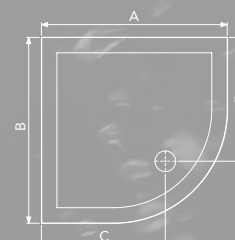

Quadrant

Low profile shower tray

CODE	A	B	C	D	PRICE (INC VAT)
T800Q - LP	800	800	500	500	€221.40
T900Q - LP	900	900	600	600	€221.40
T1000Q - LP	1000	1000	700	700	€307.50

90mm waste included with all trays