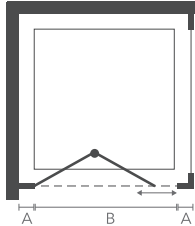

enclosures

Bifold Door

Recess, corner or flat wall installation with optional side & inline panels

RECESS

SIDE PANEL

Specification

6mm toughened safety glass | 1900mm height | Adjustable wall profiles to fit most homes | Easy clean iSHIELD glass | Lifetime guarantee Highly polished chrome | Signature mezzo vertical i6 internal & external chrome handle | Translucent clear seals | Wetroom compatible | Power shower compatible | Chrome top cover caps | Reversible