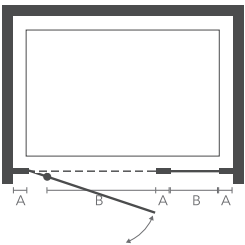

enclosures

BIFOLD INLINE PANEL

INSWING INLINE PANEL

PIVOT INLINE PANEL

INLINE PANEL

CODE	PANEL SIZE	ADJUSTMENT (A)	DOOR ACCESS (B)	PRICE (INC VAT)
i6LS300C	300	N/A	N/A	€418.20
i6LS600C	600	N/A	N/A	€430.50

SHOWER DOOR