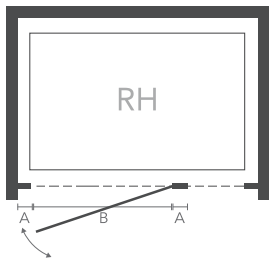

Specification

- 8mm GLASS
- iSHIELD EASY CLEAN GLASS
- SILENT CUSHIONED CLOSING
- CONCEALED FITTINGS
- QUICK FITTING
- WETROOM COMPATIBLE
- POWER SHOWER COMPATIBLE

8mm toughened safety glass | 2000mm height including rail | Adjustable wall profiles to fit most homes | iSHIELD easy clean glass | Lifetime guarantee | Highly polished chrome | Signature i9 vertical chrome handle | Concealed fittings Translucent clear seals | Wetroom compatible | Power shower compatible

Features OptiWhite brilliantly clear glass as standard

SHOWER DOOR

CODE	DOOR/TRAY SIZE	ADJUSTMENT (A)	DOOR ACCESS (B)	PRICE (INC VAT)
i9LSH900CL/R	900	855-890	600	€1,353.00
i9LSH1000CL/R	1000	955-990	600	€1,377.60
i9LSH1100CL/R	1100	1055-1090	600	€1,414.50
i9LSH1200C/R	1200	1155-1190	700	€1,414.50
i9LSH1400CL/R	1400	1355-1390	700	€1,537.50
i9LSH1500CL/R	1500	1455-1490	600	€1,599.00
i9LSH1600CL/R	1600	1555-1590	700	€1,660.50

All products are available in a bespoke tailored option.

Not suitable for a wetroom.