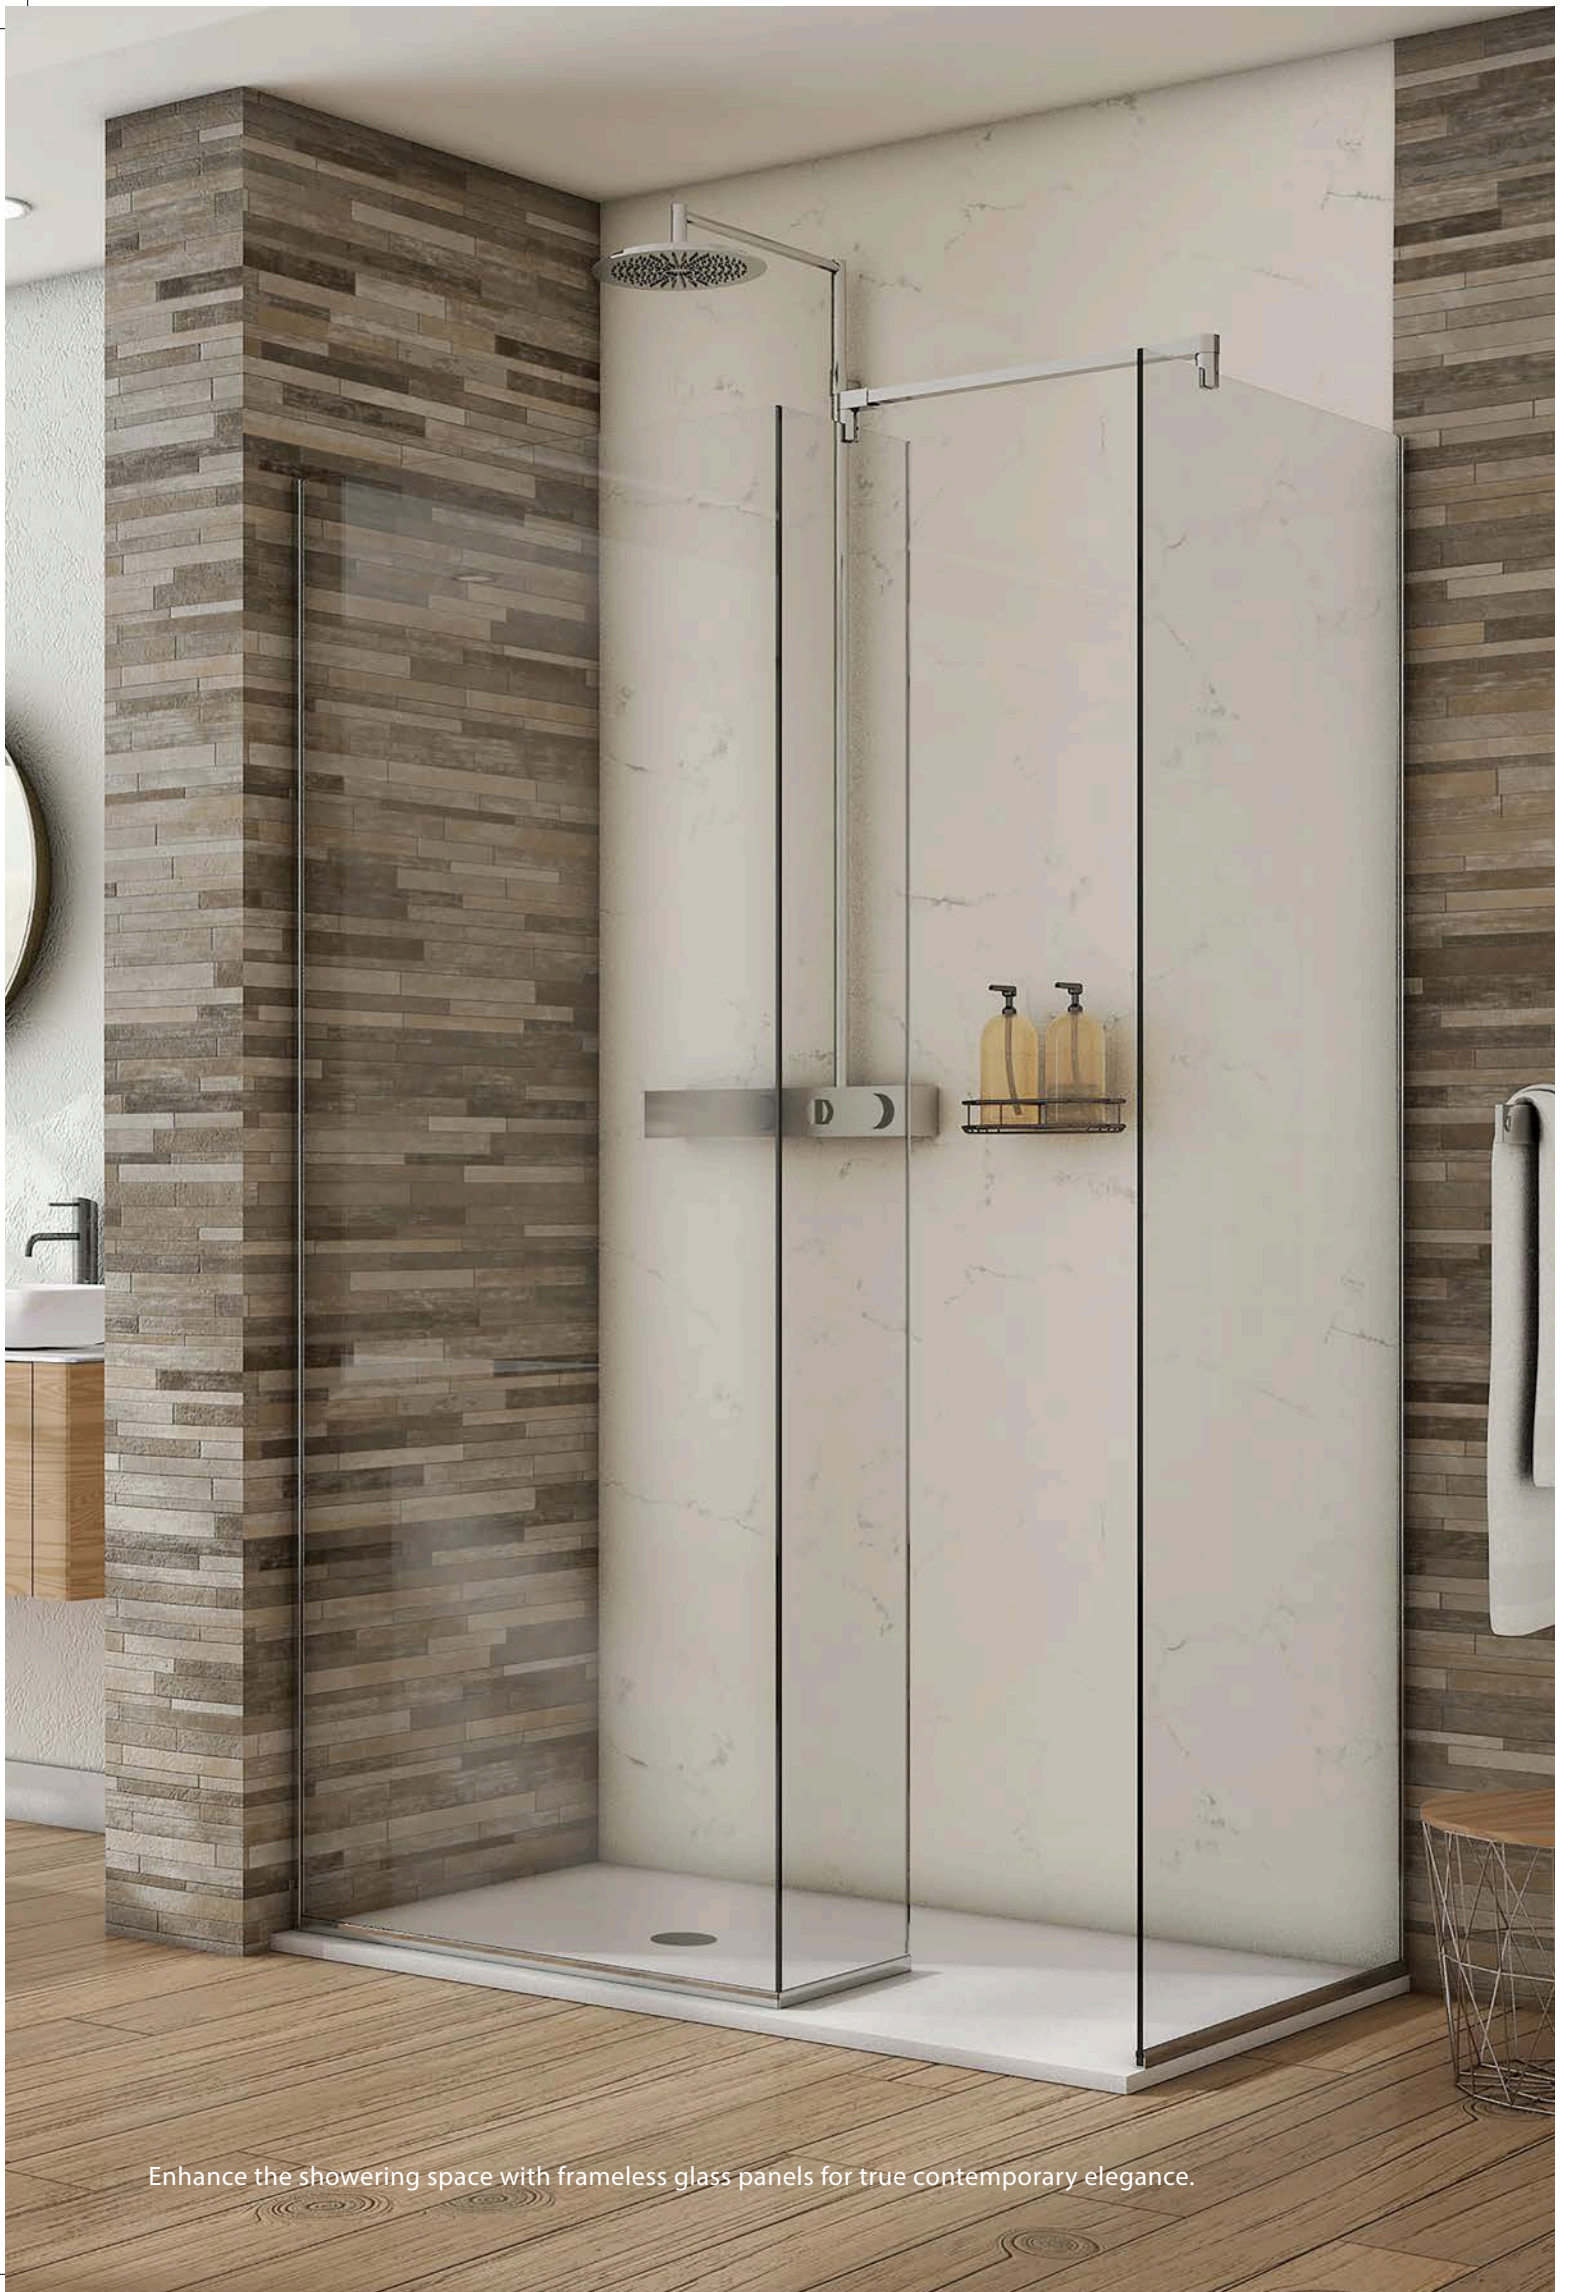

All products are available in a bespoke tailored option.

Enhance the showering space with frameless glass panels for true contemporary elegance.

enclosures

Square Walk in with Side Panel

ADDITIONAL BRACKET SUPPORT AVAILABLE