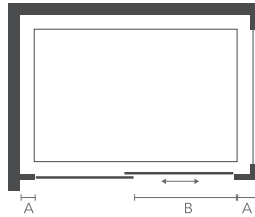

enclosures

Sliding Door

Recess, corner or flat wall installation with optional side panels

RECESS

SIDE PANEL

Specification

6mm toughened safety glass | 1900mm height | Adjustable wall profiles to fit most homes | Quick release rollers | iSHIELD easy clean glass | Lifetime guarantee | Highly polished chrome | Signature mezzo vertical i6 internal & external chrome handle | Translucent clear seals | Wetroom compatible | Power shower compatible | Chrome top cover caps | Reversible