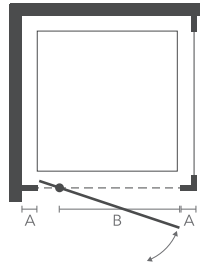

enclosures

Pivot Door

Recess, corner or flat wall installation with optional side & inline panels

RECESS

SIDE PANEL

Specification

6mm toughened safety glass | 1900mm height | Adjustable wall profiles to fit most homes | iSHIELD easy clean glass | Lifetime guarantee Highly polished chrome | Signature mezzo vertical i6 internal & external chrome handle | Full length magnetic door strips | Translucent clear seals | Wetroom compatible | Power shower compatible | Chrome top cover caps | Reversible