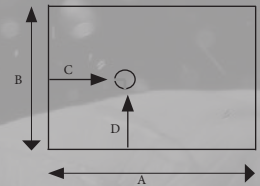

Rectangular

BLACK CODE	WHITE CODE	A	B	C	D	PRICE (INC VAT)
T810REC - BK - LP	T810REC - WH - LP	1000	800	410	400	€553.50
T910REC - BK - LP	T910REC - WH - LP	1000	900	410	450	€590.40
T712REC - BK - LP	T712REC - WH - LP	1200	700	410	350	€590.40
T812REC - BK - LP	T812REC - WH - LP	1200	800	410	400	€590.40
T912REC - BK - LP	T912REC - WH - LP	1200	900	450	450	€639.60
T714REC - BK - LP	T714REC - WH - LP	1400	700	410	350	€639.60
T814REC - BK - LP	T814REC - WH - LP	1400	800	410	400	€651.90
T914REC - BK - LP	T914REC - WH - LP	1400	900	450	450	€676.50
T715REC - BK - LP	T715REC - WH - LP	1500	700	410	350	€676.50
T815REC - BK - LP	T815REC - WH - LP	1500	800	410	400	€676.50
T716REC - BK - LP	T716REC - WH - LP	1600	700	410	350	€676.50
T816REC - BK - LP	T816REC - WH - LP	1600	800	410	400	€713.40
T916REC - BK - LP	T916REC - WH - LP	1600	900	410	450	€774.90
T717REC - BK - LP	T717REC - WH - LP	1700	700	610	350	€713.40
T817REC - BK - LP	T817REC - WH - LP	1700	800	610	400	€774.90
T917REC - BK - LP	T917REC - WH - LP	1700	900	610	450	€774.90
T718REC - BK - LP	T718REC - WH - LP	1800	700	610	350	€774.90
T818REC - BK - LP	T818REC - WH - LP	1800	800	610	400	€799.50
T918REC - BK - LP	T918REC - WH - LP	1800	900	610	450	€799.50
T920REC - BK - LP	T920REC - WH - LP	2000	900	610	450	€836.40