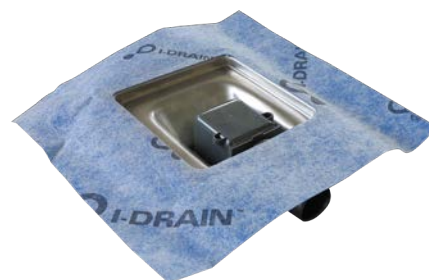

Reversible grating* (standard in box)
Stainless steel/tile