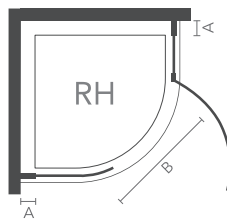

Specification

- 8mm GLASS
- iSHIELD EASY CLEAN GLASS
- SILENT CUSHIONED CLOSING
- CONCEALED FITTINGS
- QUICK FITTING
- WETROOM COMPATIBLE
- POWER SHOWER COMPATIBLE

8mm toughened safety glass | 2000mm height including rail | Adjustable wall profiles to fit most homes | iSHIELD easy clean glass | Lifetime guarantee | Highly polished chrome | Signature i9 vertical chrome handle | 550mm standard radius for quadrants | Concealed fittings Translucent clear seals | Wetroom compatible | Power shower compatible | Door is handed

Features OptiWhite brilliantly clear glass as standard

SHOWER DOOR

CODE	DOOR/TRAY SIZE	ADJUSTMENT (A)	DOOR ACCESS (B)	RADIUS	PRICE (INC VAT)
i9QSH800CL/R	800	765-790	530	550	€1,599.00
i9QSH900CL/R	900	865-890	530	550	€1,599.00
i9QSH1000CL/R	1000	965-990	530	550	€1,722.00

All products are available in a bespoke tailored option.

Not suitable for a wetroom.