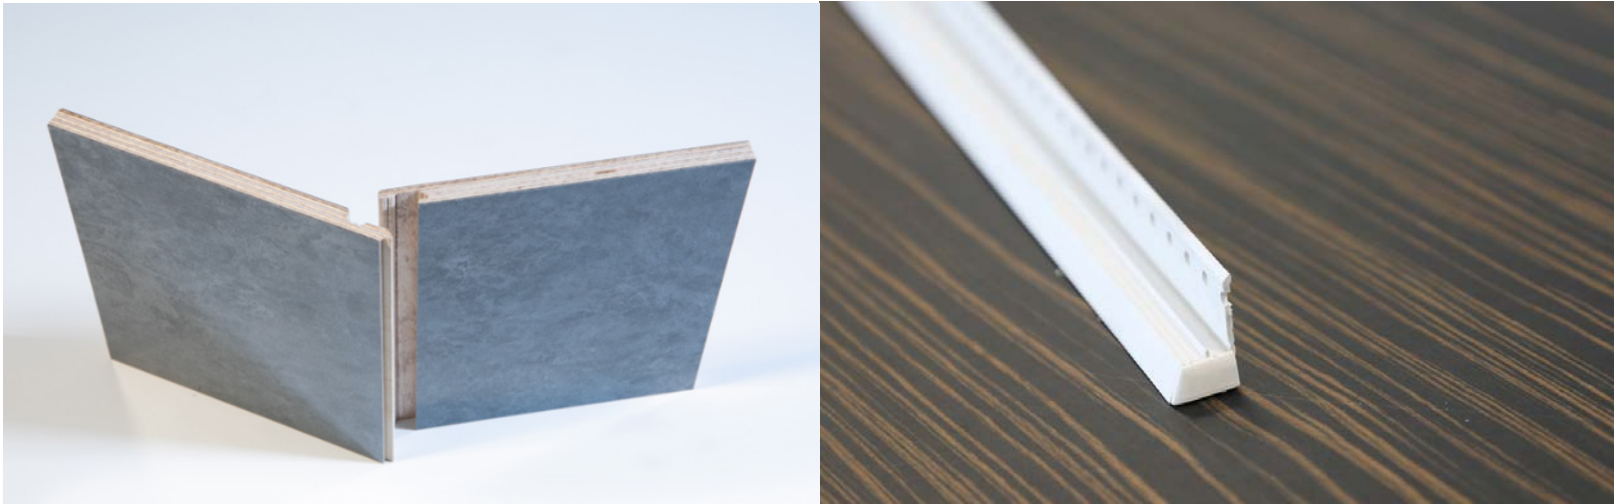

NU-LOCK & TRIMS

NU-LOCK. Just Click to Fit.

The unique Nu-Lock is a tongue and groove click system providing a subtle, seamless and watertight finish and is an alternative to installing two panels with a straight joint profile. Using the latest technology, Nu-Lock provides an easy to install, watertight and cost effective solution. It really is as simple as “Just Click to Fit”.

TRIMS

The perfect panel deserves the perfect trim. Seal and finish edges and joints with our range of wall panel trims, available in a variety of colours including; satin anodised aluminium, white, chrome, and black.

Code	Description	Inc Vat
iTRIM-EC-S	Chrome End Cap	€35.39
iTRIM-EC-BK	SAA End Cap	€35.39
iTRIM-EC-WH	White End Cap	€35.39

Code	Description	Inc Vat
iTRIM-CJ-S	Chrome Internal Corner	€48.82
iTRIM-CJ-BK	SAA Internal Corner	€48.82
iTRIM-CJ-WH	White Internal Corner	€48.82

Code	Description	Inc Vat
iTRIM-EJ-S	Chrome External Corner	€50.90
iTRIM-EJ-BK	SAA External Corner	€50.90
iTRIM-EJ-WH	White External Corner	€50.90

Code	Description	Inc Vat
iTRIM-SJ-S	Chrome Straight Joint	€41.23
iTRIM-SJ-BK	SAA Straight Joint	€41.23
iTRIM-SJ-WH	White Straight Joint	€41.23

Code	Description	Inc Vat
7502	Clear Silicone	€17.43
7502-WH	White Silicone	€17.43