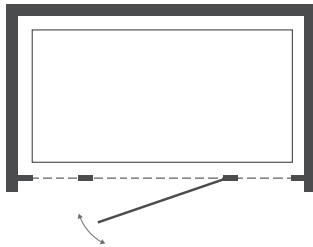

All products are available in a bespoke tailored option.

Superb solutions for larger spaces, with easy access and frameless finish.

enclosures

Hinge Door Two Inline Panels

Specification

8mm GLASS	10mm GLASS	12mm GLASS	15mm GLASS	iSHIELD EASY CLEAN GLASS	SILENT CUSHIONED CLOSING
CONCEALED FITTINGS	WETROOM COMPATIBLE	POWER SHOWER COMPATIBLE	LEFT HANDED	RIGHT HANDED	BESPOKE OPTIONS AVAILABLE