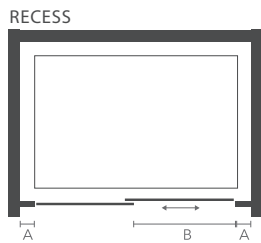

Specification

- 8mm GLASS
- iSHIELD EASY CLEAN GLASS
- iROLLER SYSTEM
- CONCEALED FITTINGS
- REVERSIBLE
- EXTENSION PROFILES
- ADJUSTABLE PROFILES
- QUICK FITTING
- WETROOM COMPATIBLE
- POWER SHOWER COMPATIBLE
- SILENT CUSHIONED CLOSING

8mm toughened safety glass | 2000mm height | Adjustable wall profiles to fit most homes | iSHIELD easy clean glass | Lifetime guarantee | Highly polished chrome | Patented quick release iROLLERS for ease of cleaning | Reversible | Vertical i8 internal & external signature chrome handle | Full length magnetic door strips | Reversible | Concealed fittings | Translucent clear seals | Wetroom compatible | Power shower compatible | Chrome top cover caps

SHOWER DOOR

CODE	DOOR/TRAY SIZE	ADJUSTMENT (A)	DOOR ACCESS (B)	PRICE (INC VAT)
i8JS1000C	1000	940-990	400	€811.80
i8JS1100C	1100	1040-1090	450	€811.80
i8JS1200C	1200	1140-1190	490	€836.40
i8JS1400C	1400	1340-1390	570	€959.40
i8JS1500C	1500	1440-1490	550	€1,082.40
i8JS1600C	1600	1540-1590	600	€1,082.40
i8JS1700C	1700	1640-1690	650	€1,131.60

SIDE PANEL

CODE	PANEL/TRAY SIZE	ADJUSTMENT (A)	DOOR ACCESS (B)	PRICE (INC VAT)
i8SS700C	700	665-690	N/A	€418.20
i8SS760C	760	725-750	N/A	€418.20
i8SS800C	800	765-790	N/A	€418.20
i8SS900C	900	865-890	N/A	€442.80
i8SS1000C	1000	965-990	N/A	€461.25
i8SS1100C	1100	1065-1090	N/A	€492.00
i8SS1200C	1200	1165-1190	N/A	€516.60

Extension Profiles available. All products are available in a bespoke tailored option.