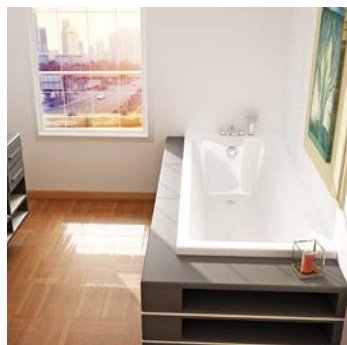

d4 Acrylic Double Ended Bath

d4-BAT717DE-SQ