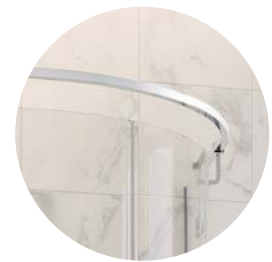

Specification

- 8mm GLASS
- iSHIELD EASY CLEAN GLASS
- SILENT CUSHIONED CLOSING
- CONCEALED FITTINGS
- QUICK FITTING
- WETROOM COMPATIBLE
- POWER SHOWER COMPATIBLE

8mm toughened safety glass | 2000mm height including rail | Adjustable wall profiles to fit most homes | iSHIELD easy clean glass | Lifetime guarantee | Highly polished chrome | Signature i9 vertical chrome handle | 550mm standard radius for quadrants | Concealed fittings Translucent clear seals | Wetroom compatible | Power shower compatible | Door is handed