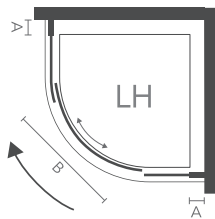

1 Door Offset Quadrant

Corner installation