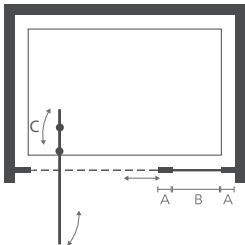

PIVOT INLINE PANEL