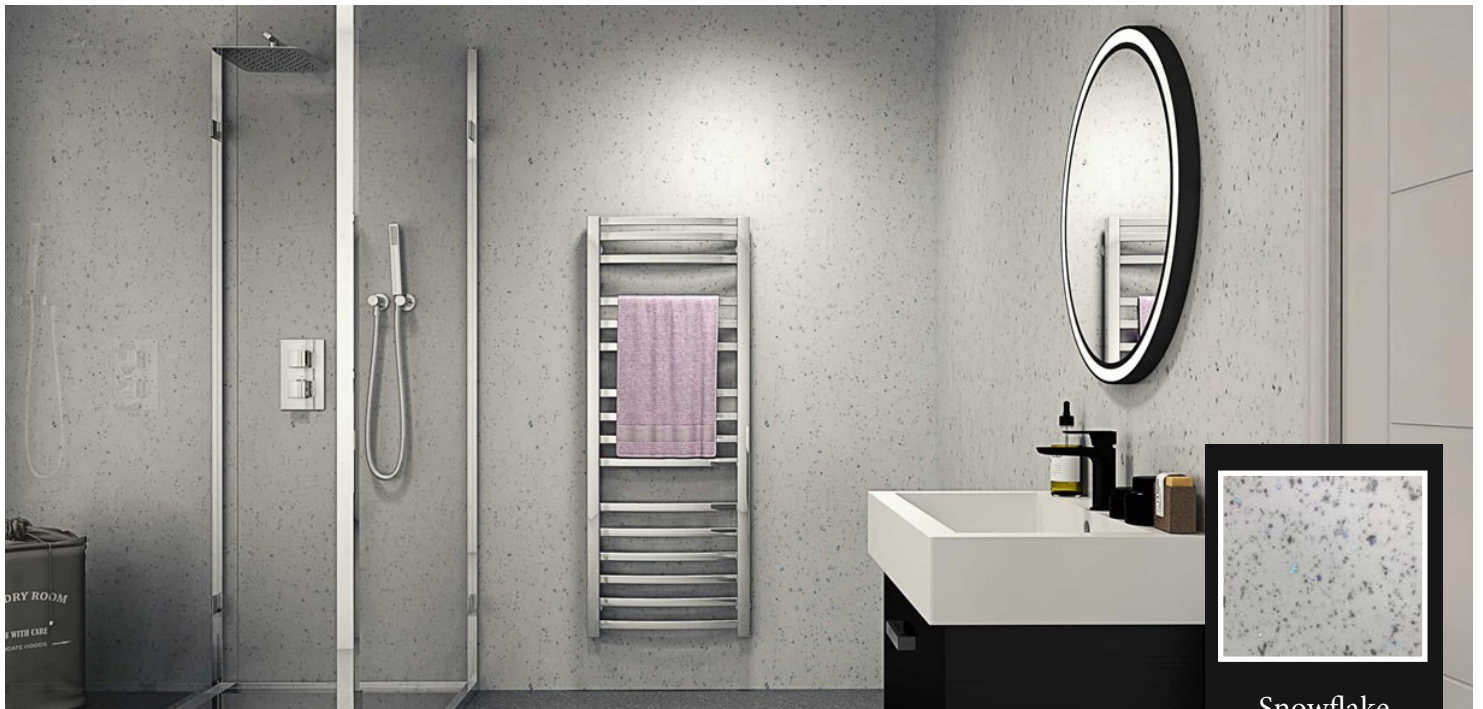

THE i4 RANGE