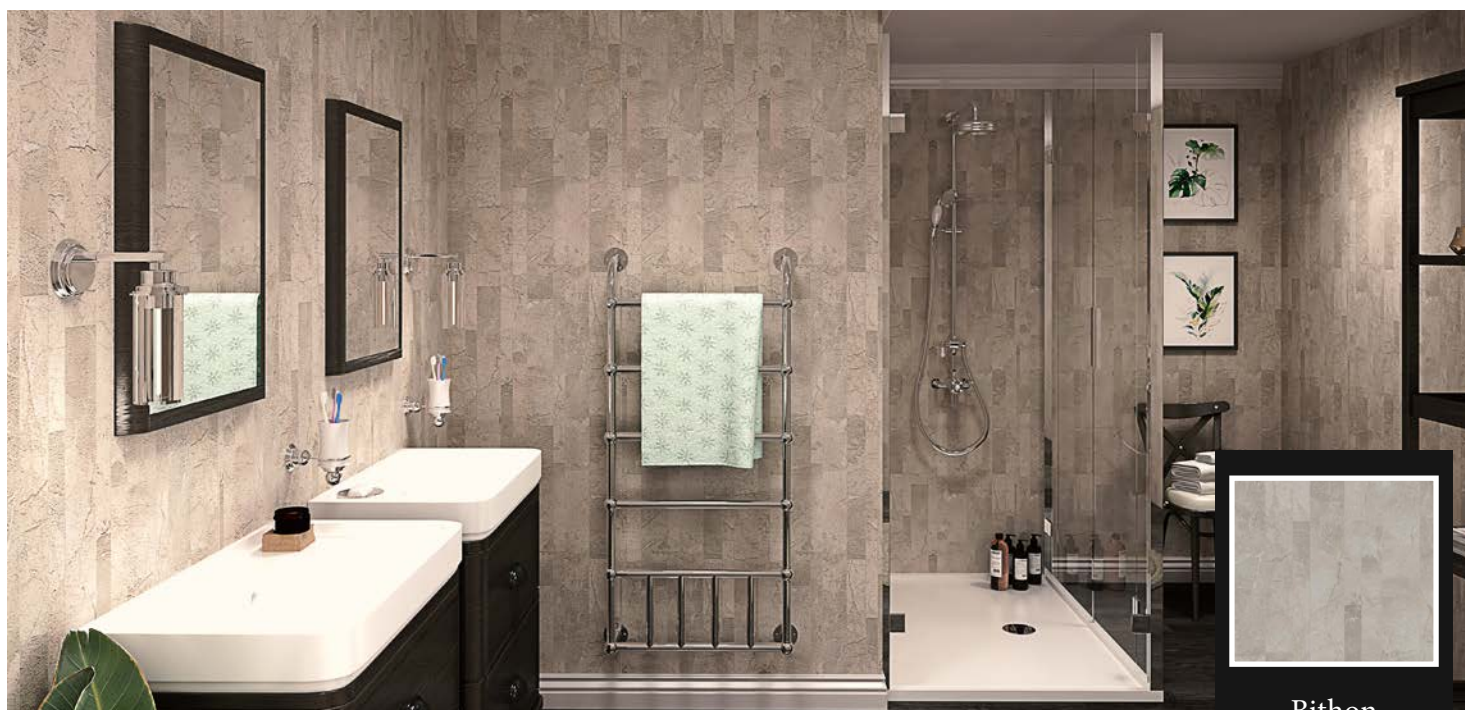

THE i6 RANGE

Bithon Marble

The i6 Bithon Marble wet wall panel consists of beautiful brown earthy tones. Create your warm, stylish space with the contemporary pattern in Bithon Marble.

Code	Size	Colour	Inc Vat
i6WP9-9840	2400mm x 900mm	Bithon Marble	€295.26
i6WP12-9840	2400mm x 1200mm	Bithon Marble	€295.26
i6WP12-9840-CC	2400mm x 1200mm	Bithon Marble	€295.26

Bithon
Marble
The i6 Range