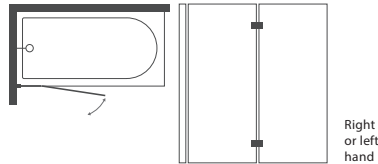

8mm 2 Panel Square Top

8mm GLASS

iSHIELD EASY CLEAN GLASS

WETROOM COMPATIBLE

CONCEALED FITTINGS

REVERSIBLE

8mm toughened safety glass | 1400mm high glass
Adjustable wall profiles to fit most homes | Opens outwards