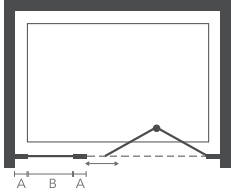

BIFOLD INLINE PANEL

INSWING INLINE PANEL