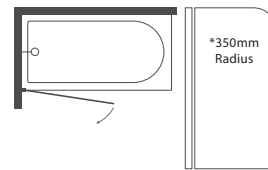

CODE	SCREEN	CORNER	PRICE(INC VAT)
iB002	800mm Chrome	ROUND	€227.55
iB002 - BK	800mm Black	ROUND	€258.30