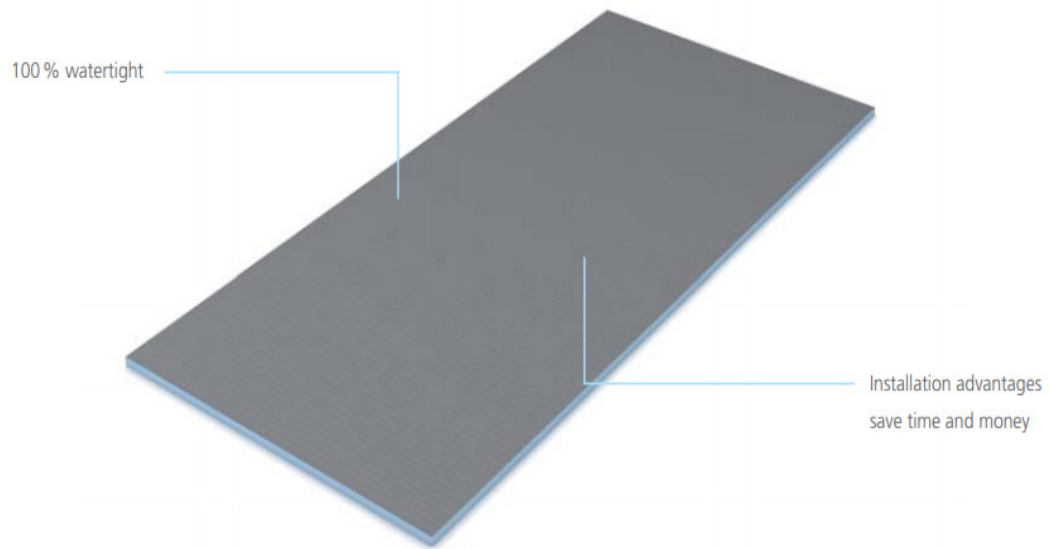

Horizontal Drain

Code	Description
IWFGBHD	wedi Fundo, point drain horizontal, square, 50mm

Price on application

Building Boards

wedi building boards form the basis for all system solutions. They are 100 % waterproof, extremely robust and available in numerous designs. They can be cut to the desired sizes and shapes without any loss of function or forfeiture of the guarantee and offer thermal insulation and waterproofing in one in the process. Their versatility is unique. Whether it's complete bathrooms, individual washbasins or customised individual items – the wedi building boards make anything possible