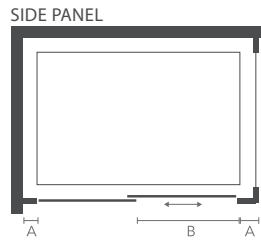

Specification

- 8mm GLASS
- iSHIELD EASY CLEAN GLASS
- iROLLER SYSTEM
- CONCEALED FITTINGS
- REVERSIBLE
- EXTENSION PROFILES
- ADJUSTABLE PROFILES
- QUICK FITTING
- WETROOM COMPATIBLE
- POWER SHOWER COMPATIBLE
- SILENT CUSHIONED CLOSING

8mm toughened safety glass | 2000mm height | Adjustable wall profiles to fit most homes | iSHIELD easy clean glass | Lifetime guarantee | Highly polished chrome | Patented quick release iROLLERS for ease of cleaning | Reversible | Vertical i8 internal & external signature chrome handle | Full length magnetic door strips | Reversible | Concealed fittings | Translucent clear seals | Wetroom compatible | Power shower compatible | Chrome top cover caps

SHOWER DOOR

CODE	DOOR/TRAY SIZE	ADJUSTMENT (A)	DOOR ACCESS (B)	PRICE (INC VAT)
i8JS1000C	1000	940-990	400	€811.80
i8JS1100C	1100	1040-1090	450	€811.80
i8JS1200C	1200	1140-1190	490	€836.40
i8JS1400C	1400	1340-1390	570	€959.40
i8JS1500C	1500	1440-1490	550	€1,082.40
i8JS1600C	1600	1540-1590	600	€1,082.40
i8JS1700C	1700	1640-1690	650	€1,131.60

SIDE PANEL

CODE	PANEL/TRAY SIZE	ADJUSTMENT (A)	DOOR ACCESS (B)	PRICE (INC VAT)
i8SS700C	700	665-690	N/A	€418.20
i8SS760C	760	725-750	N/A	€418.20
i8SS800C	800	765-790	N/A	€418.20
i8SS900C	900	865-890	N/A	€442.80
i8SS1000C	1000	965-990	N/A	€461.25
i8SS1100C	1100	1065-1090	N/A	€492.00
i8SS1200C	1200	1165-1190	N/A	€516.60

Extension Profiles available. All products are available in a bespoke tailored option.