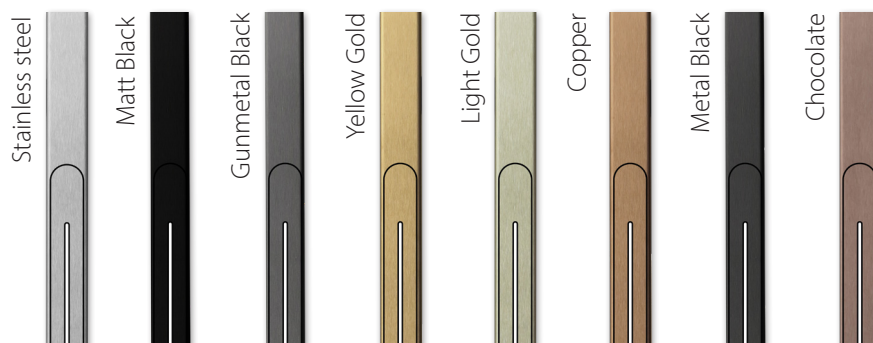

I-DRAIN® AIO*

Code	Size	Colour	Inc Vat
IDSS950A	950 mm	Chrome	€467.40
IDSS1150A	1150 mm	Chrome	€504.30
IDSS950A-BK	950 mm	Matt Black	€553.50
IDSS950A-GD	950 mm	Yellow Gold	€590.40
IDSS1150A-BK	1150 mm	Matt Black	€608.85
IDSS1150A-GD	1150 mm	Yellow Gold	€707.25

*All-in-one package. Stainless steel grating included in box.