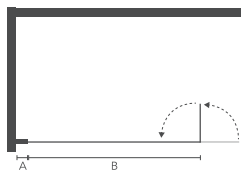

All products are available in a bespoke tailored option.

For Tray options see pages 101-107

enclosures

Hinged Flipper Panel & Screen

Specification

8mm toughened safety glass | 2000mm height | Concealed fittings | Adjustable wall profiles to fit most homes | iSHIELD easy clean glass | Quick fitting | Lifetime guarantee Bespoke options | Wetroom compatible | Power shower compatible | Reversible