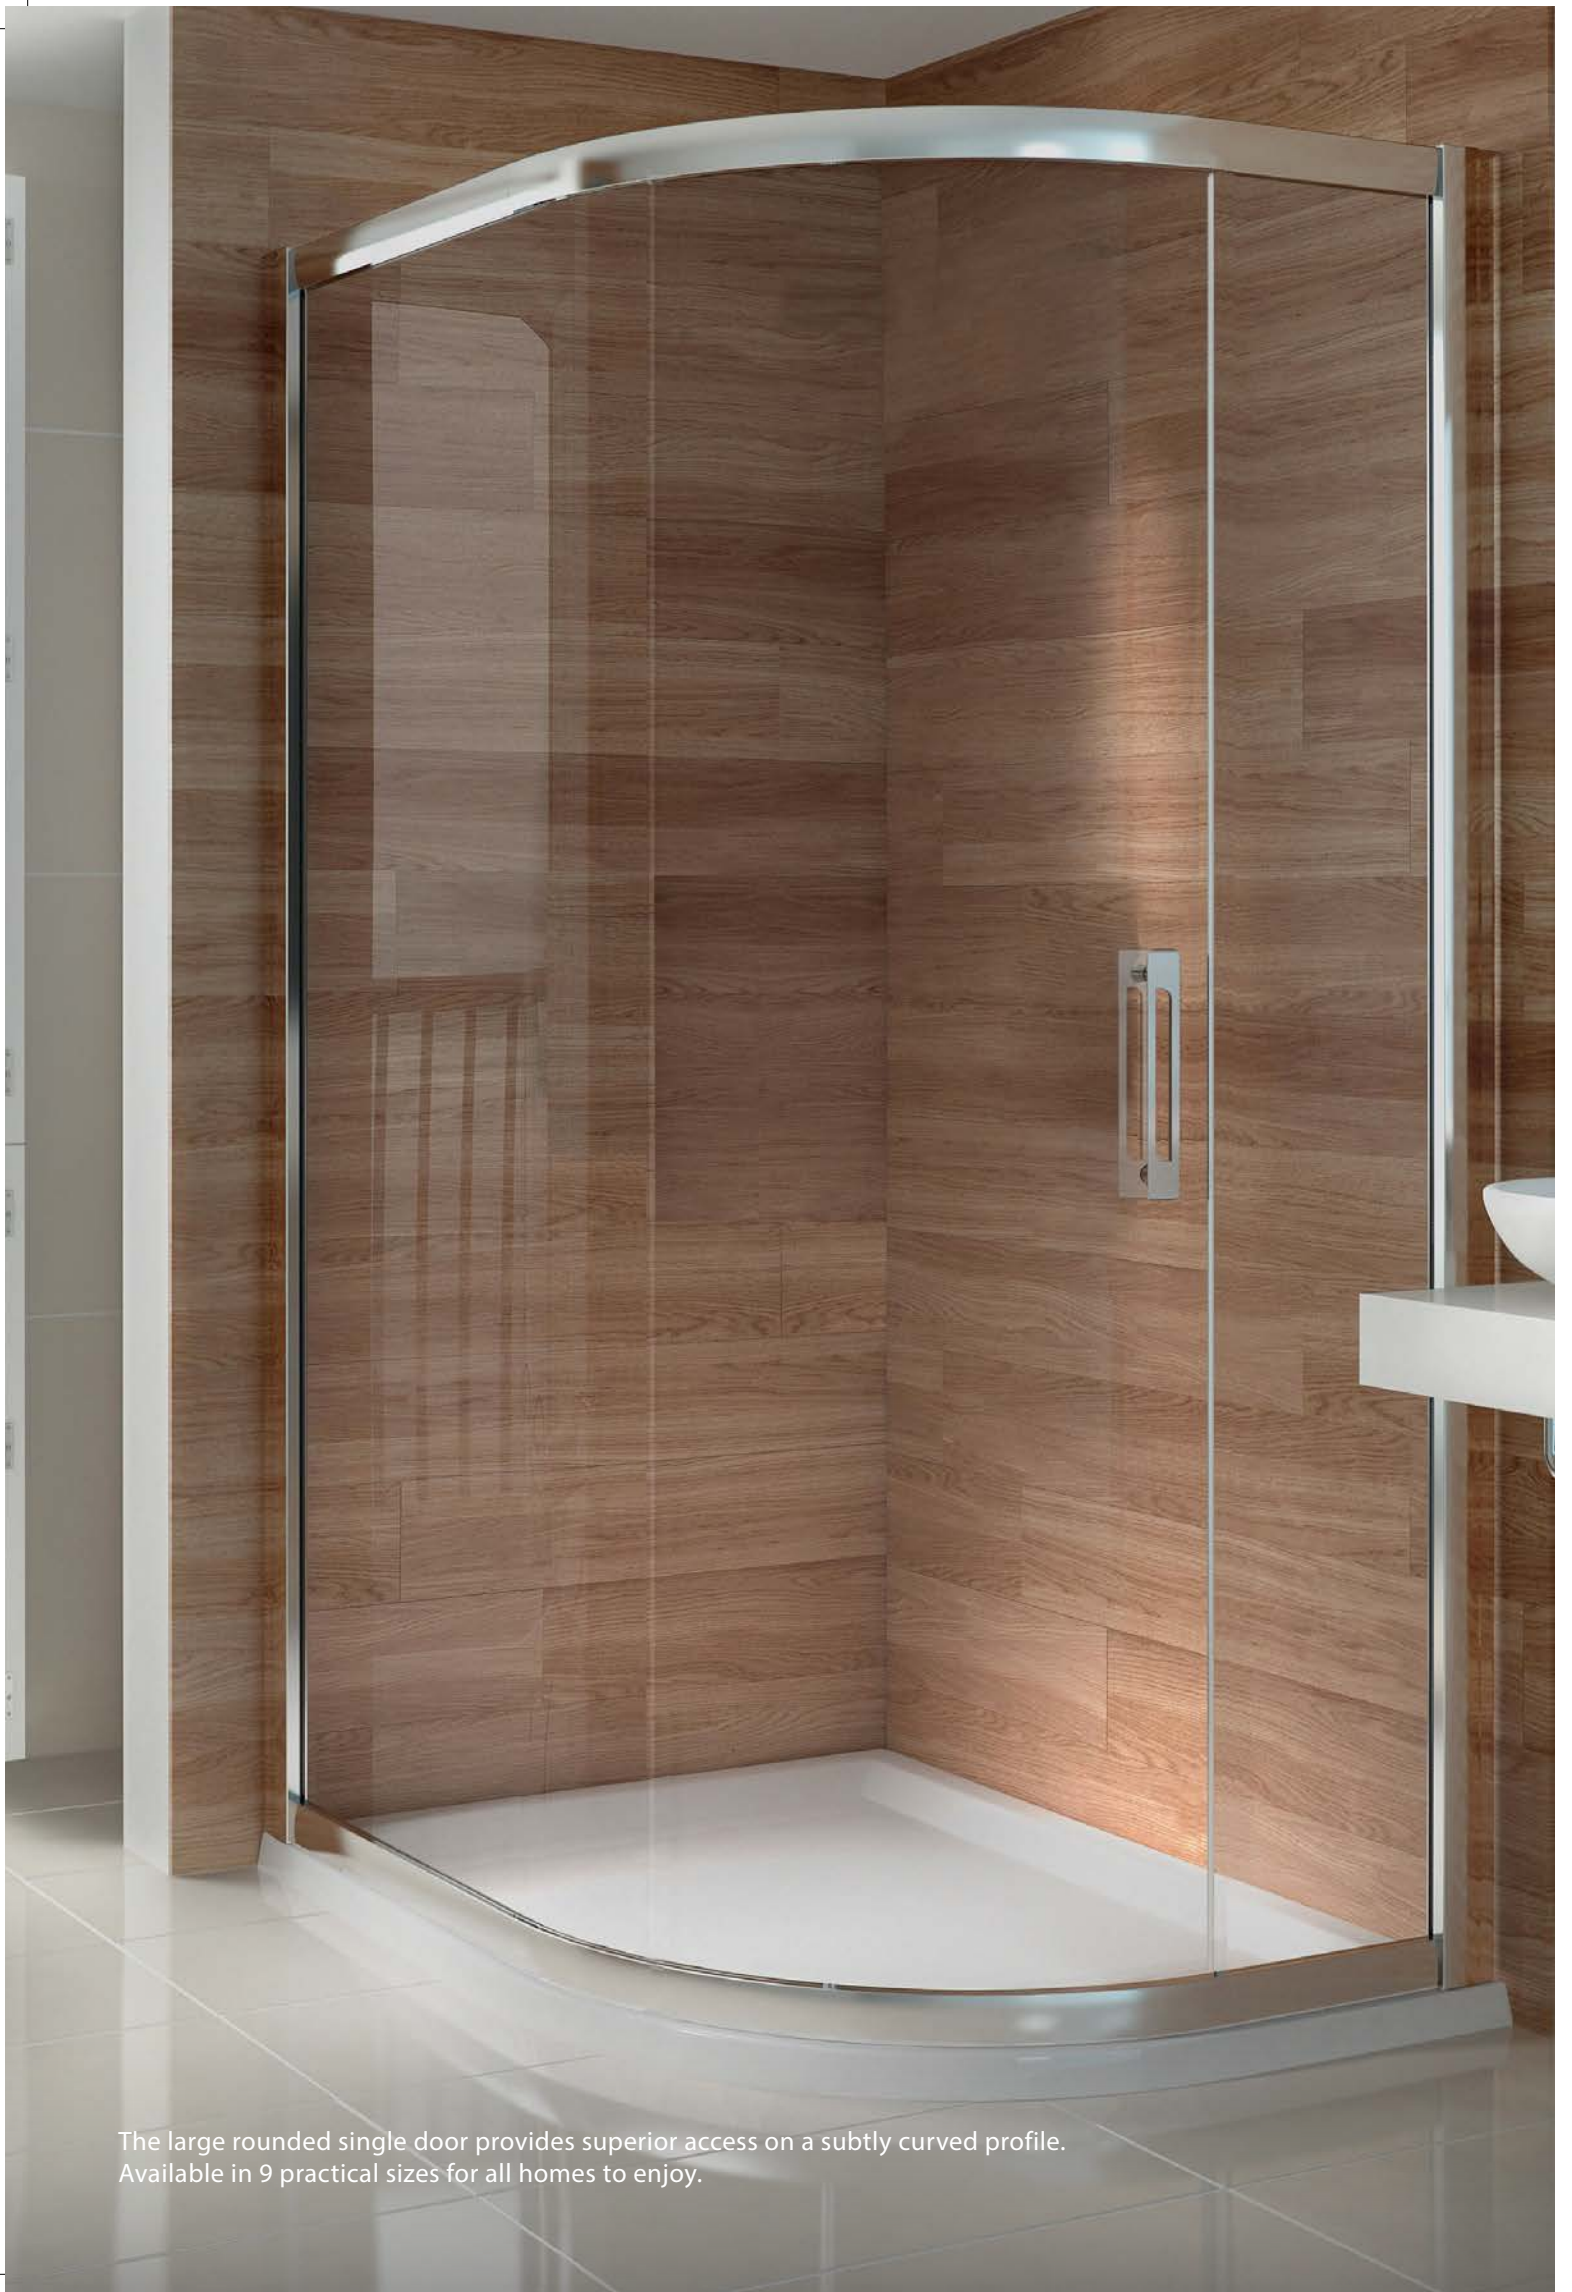

The large rounded single door provides superior access on a subtly curved profile. Available in 9 practical sizes for all homes to enjoy.