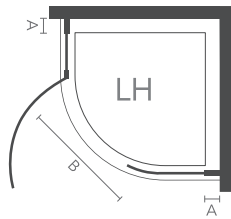

Specification

- 8mm GLASS
- iSHIELD EASY CLEAN GLASS
- SILENT CUSHIONED CLOSING
- CONCEALED FITTINGS
- QUICK FITTING
- WETROOM COMPATIBLE
- POWER SHOWER COMPATIBLE

8mm toughened safety glass | 2000mm height including rail | Adjustable wall profiles to fit most homes | iSHIELD easy clean glass | Lifetime guarantee | Highly polished chrome | Signature i9 vertical chrome handle | 550mm standard radius for quadrants | Concealed fittings Translucent clear seals | Wetroom compatible | Power shower compatible | Door is handed