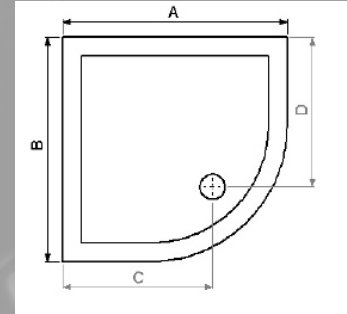

- Minimalist Stainless steel waste cover
- Can be cut to size
- Supplied with 90mm Fast Flow waste
- Extra slim 30mm Tray Depth
- Hand crafted from the finest grade stone resin

- Can be fitted on or level with floor
- Slate texture finish with anti-slip surface
- Supports PTV of 36 (1 in 1 million chance of slipping). Conforms with standard ENV 12633.
- Integrated discreet waste

Quadrant

Low profile shower tray

BLACK CODE	WHITE CODE	A	B	C	D	PRICE (INC VAT)
T900Q - BK - LP	T900Q - WH - LP	900	900	400	400	€565.80
T1000Q - BK - LP	T1000Q - WH - LP	1000	1000	500	500	€602.70

Offset Quadrant

Low profile shower tray