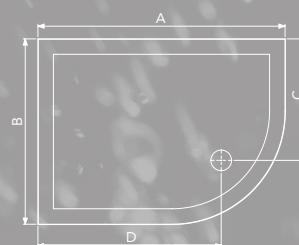

TRAY SHOWN IS RIGHT HAND

Offset Quadrant

Low profile shower tray

CODE	A	B	C	D	PRICE (INC VAT)
T7690QL - LP	900	760	510	600	€313.65
T7690QR - LP	900	760	510	600	€313.65
T890QL - LP	900	800	510	600	€313.65
T890QR - LP	900	800	510	600	€313.65
T810QL - LP	1000	800	510	700	€338.25
T810QR - LP	1000	800	510	700	€338.25
T811QL - LP	1100	800	510	800	€356.70
T811QR - LP	1100	800	510	800	€356.70
T812QL - LP	1200	800	510	900	€338.25
T812QR - LP	1200	800	510	900	€338.25
T910QL - LP	1000	900	610	700	€356.70
T910QR - LP	1000	900	610	700	€356.70
T911QL - LP	1100	900	610	800	€356.70
T911QR - LP	1100	900	610	800	€356.70
T912QL - LP	1200	900	610	900	€338.25
T912QR - LP	1200	900	610	900	€338.25

90mm waste included with all trays

Tray Accessories

Panel Kit System

CODE	SIZE	PRICE (INC VAT)
Panel Kit-Square/Rectangle	95mm	€100.86
Panel Kit-Quad/Offset Quad	95mm	€100.86
Shower Tray Feet	95mm	€68.88