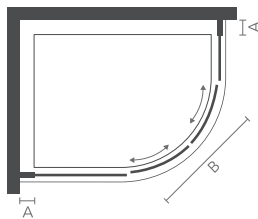

Corner installation

Specification

8mm toughened safety glass | 2000mm height | Adjustable wall profiles to fit most homes | iSHIELD easy clean glass | Lifetime guarantee | Highly polished chrome | Twin sliding doors | Patented quick release iROLLERS for ease of cleaning | Reversible | Vertical i8 internal & external signature chrome handle | 550mm standard radius for quadrants | Concealed fittings | Translucent clear seals | Wetroom compatible | Power shower compatible | Chrome top cover caps