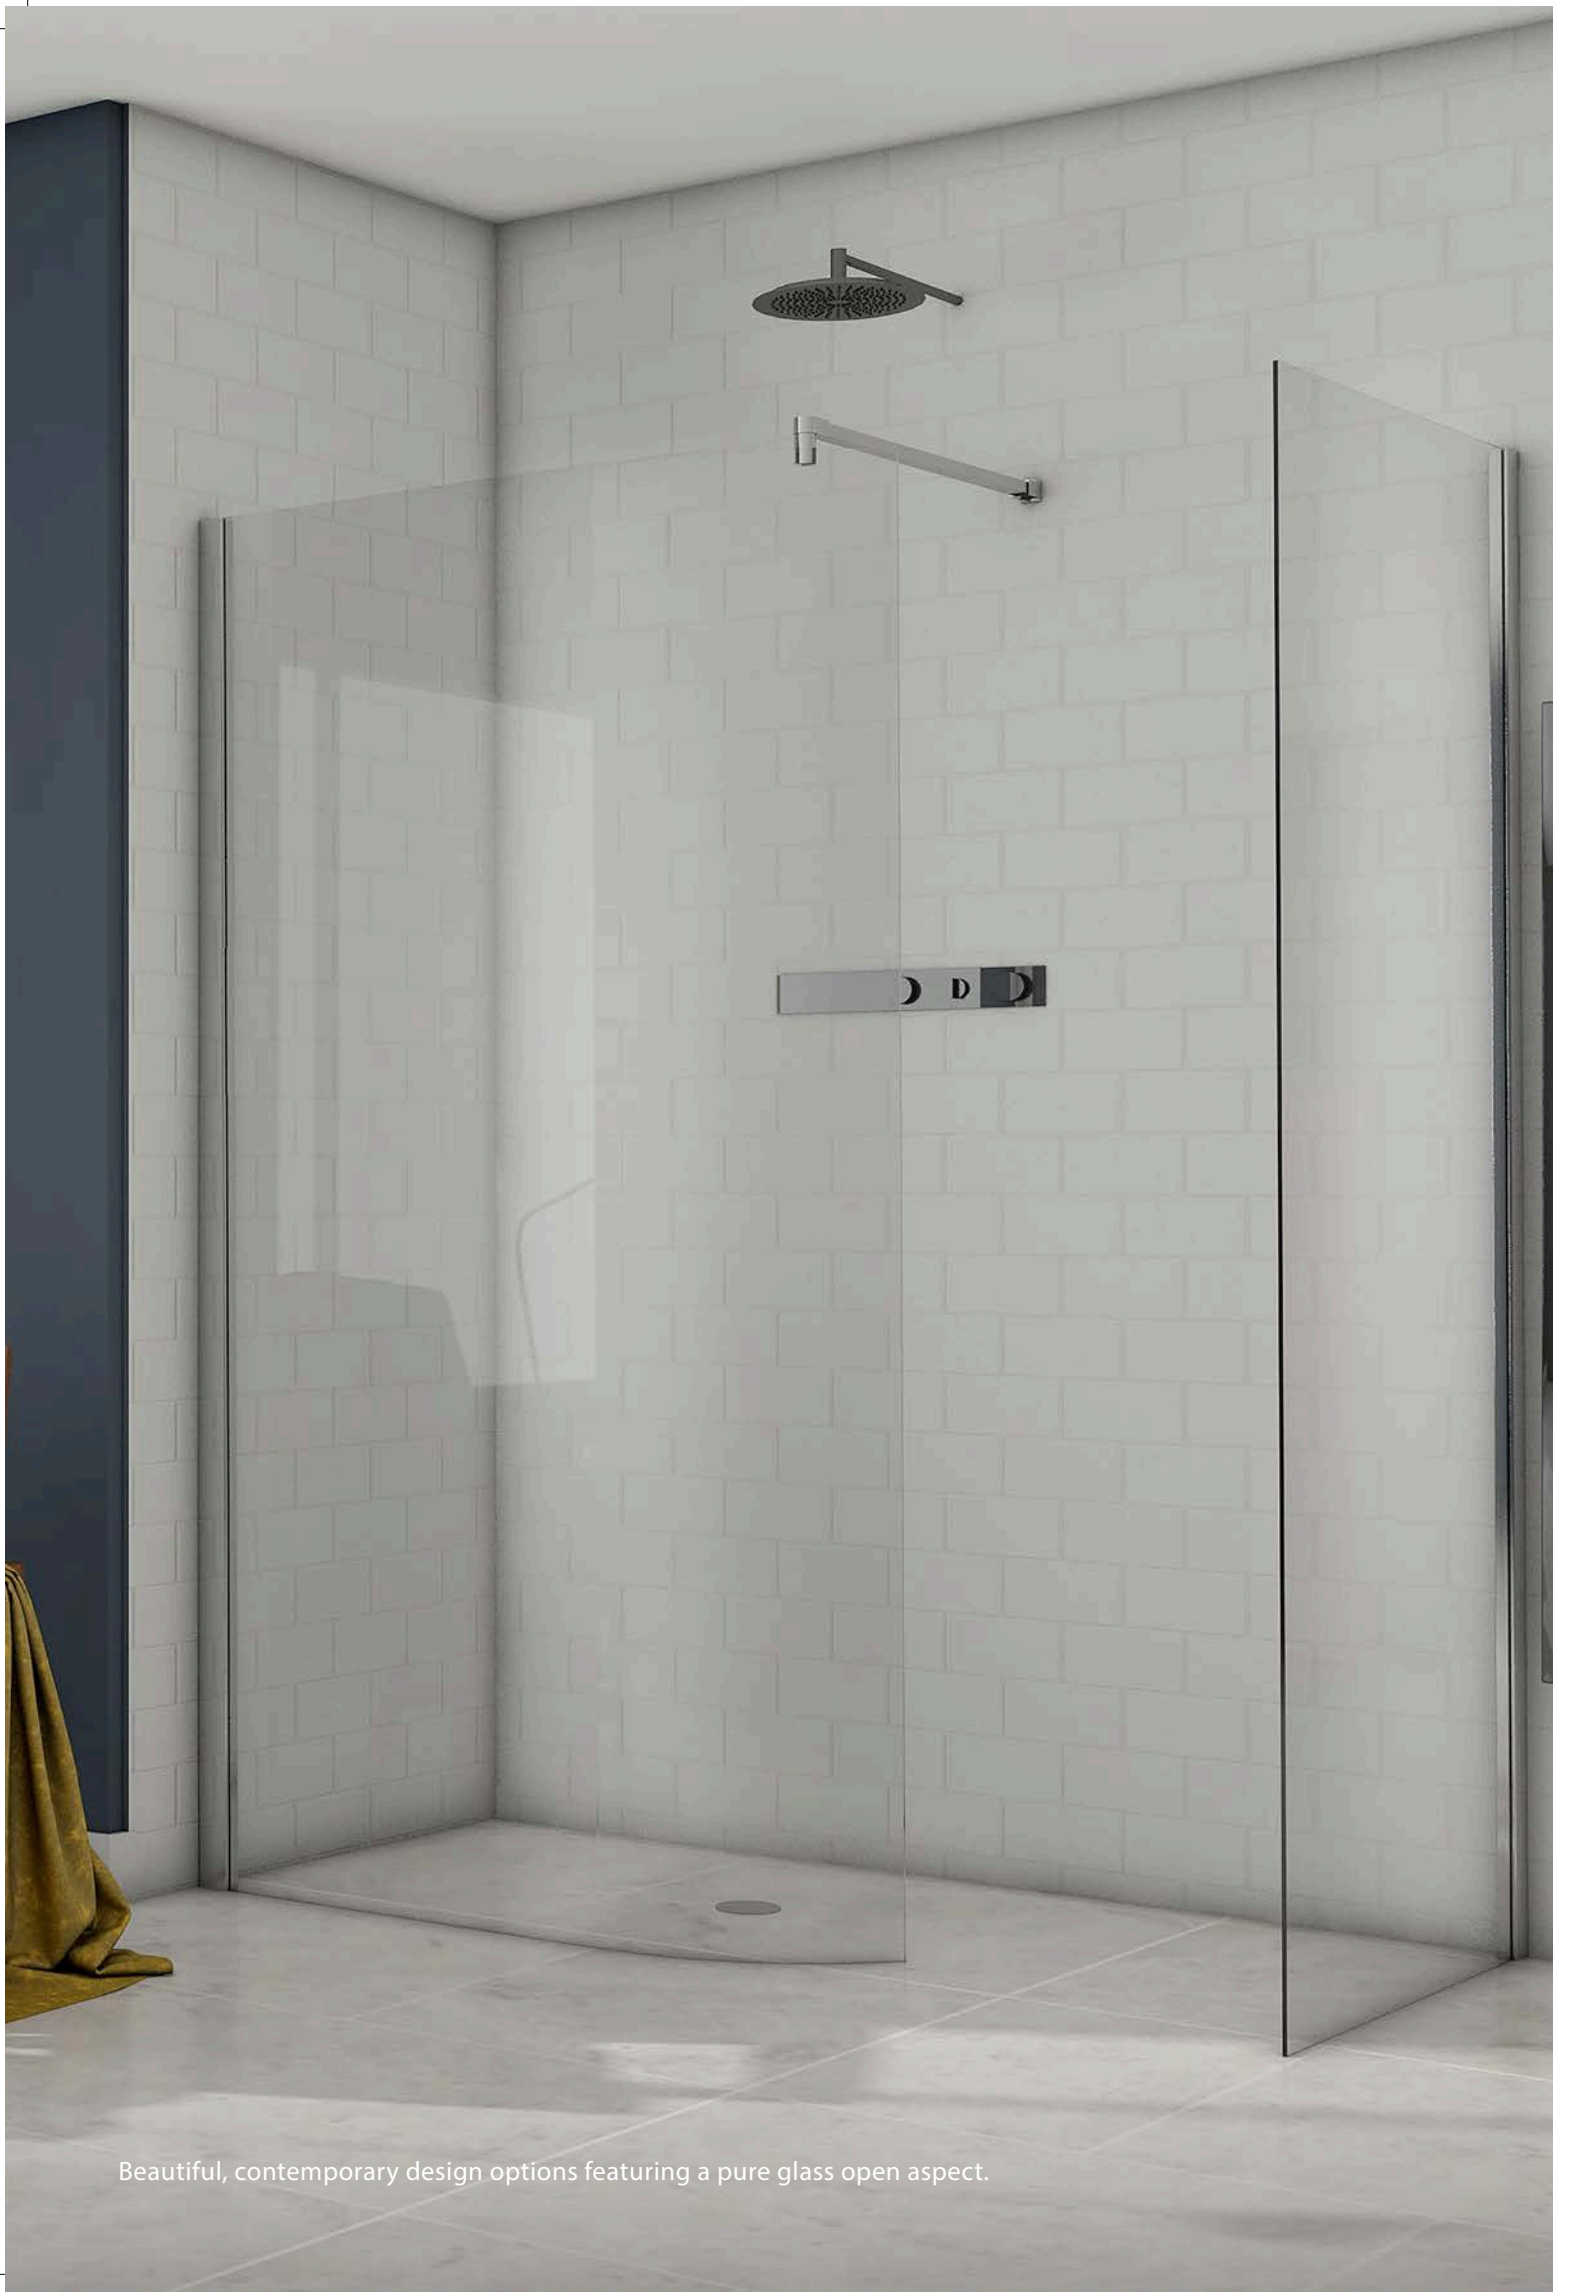

Corner
or recess
installation

Black Wetroom Shower Screen

8mm toughened safety glass | 2000mm height | Adjustable wall profiles to fit most homes | iShield easy clean glass | Lifetime guarantee | Matt black finish | Power shower compatible | Signature high level towel/support rail | Reversible

Corner
or recess
installation

Black Shower Wall

8mm toughened safety glass | 2000mm height Adjustable wall profiles to fit most homes | iSHIELD easy clean glass | Lifetime guarantee | Matt black finish | Power shower compatible | Signature high level towel/ support rail | Reversible

Beautiful, contemporary design options featuring a pure glass open aspect.

enclosures

Curved Walk in with Side Panel

Specification

- 6mm GLASS
- iSHIELD EASY CLEAN GLASS
- CONCEALED FITTINGS
- POWER SHOWER COMPATIBLE
- WETROOM COMPATIBLE
- BESPOKE OPTIONS AVAILABLE