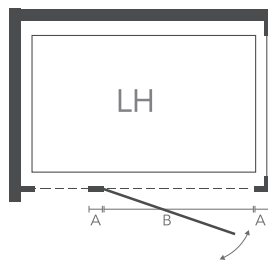

Specification

- 8mm GLASS
- iSHIELD EASY CLEAN GLASS
- SILENT CUSHIONED CLOSING
- CONCEALED FITTINGS
- QUICK FITTING
- WETROOM COMPATIBLE
- POWER SHOWER COMPATIBLE

8mm toughened safety glass | 2000mm height including rail | Adjustable wall profiles to fit most homes | iSHIELD easy clean glass | Lifetime guarantee | Highly polished chrome | Signature i9 vertical chrome handle | Concealed fittings | Translucent clear seals | Wetroom compatible | Power shower compatible

Features OptiWhite brilliantly clear glass as standard

SHOWER DOOR

CODE	DOOR/TRAY SIZE	ADJUSTMENT (A)	DOOR ACCESS (B)	PRICE (INC VAT)
i9LSH900CL/R-SP	900	855-890	600	€1,353.00
i9LSH1000CL/R-SP	1000	955-990	600	€1,377.60
i9LSH1100CL/R-SP	1100	1055-1090	600	€1,414.50
i9LSH1200C/R-SP	1200	1155-1190	700	€1,414.50
i9LSH1400CL/R-SP	1400	1355-1390	700	€1,537.50
i9LSH1500CL/R-SP	1500	1455-1490	600	€1,599.00
i9LSH1600CL/R-SP	1600	1555-1590	700	€1,660.50

SIDE PANEL

CODE	PANEL/TRAY SIZE	ADJUSTMENT (A)	DOOR ACCESS (B)	PRICE (INC VAT)
i9SS700CL/R	700	665-690	N/A	€479.70
i9SS760CL/R	760	725-750	N/A	€479.70
i9SS800CL/R	800	765-790	N/A	€492.00
i9SS900CL/R	900	865-890	N/A	€492.00
i9SS1000CL/R	1000	965-990	N/A	€528.90

All products are available in a bespoke tailored option.

Not suitable for a wetroom.