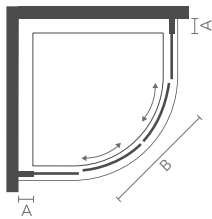

iROLLER SYSTEM

QUICK FITTING

SILENT CUSHIONED CLOSING

REVERSIBLE

6mm toughened safety glass | 1900mm height | Adjustable wall profiles to fit most homes | iSHIELD easy clean glass | Lifetime guarantee | Highly polished chrome | Twin sliding doors | Patented quick release iROLLERS for ease of cleaning | Signature mezzo vertical i6 internal & external chrome handle | Full length magnetic door strips | 550mm standard radius for quadrants | Concealed fittings | Translucent clear seals | Wetroom compatible | Power shower compatible | Chrome top cover caps | Reversible