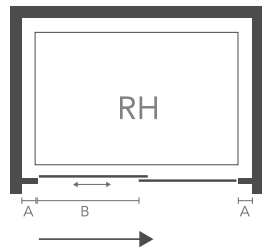

enclosures

Sliding Door with a Side Panel

Corner installation

Specification

10mm toughened safety glass throughout | 2100mm height | Adjustable wall profiles to fit most homes | iSHIELD easy clean glass | Lifetime guarantee | Highly polished chrome | Signature i10 spartan handle | Concealed fittings | Power shower compatible